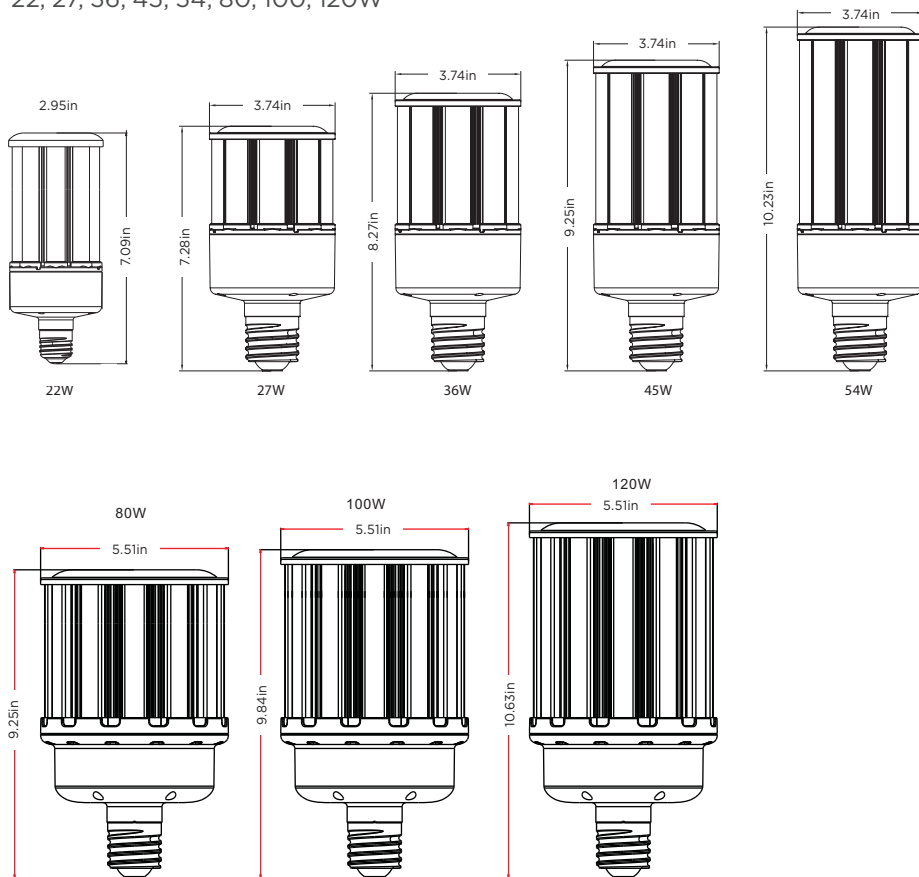

G4 HID Retrofit Series | MEGALUMEN™

22, 27, 36, 45, 54, 80, 100, 120W

LED Wattage and Lumen Values

WATTS	LUMENS
22W	3300L
27W	4050L
36W	5400L
45W	6750L
54W	8100L
80W	12,000L
100W	15,000L
120W	18,000L