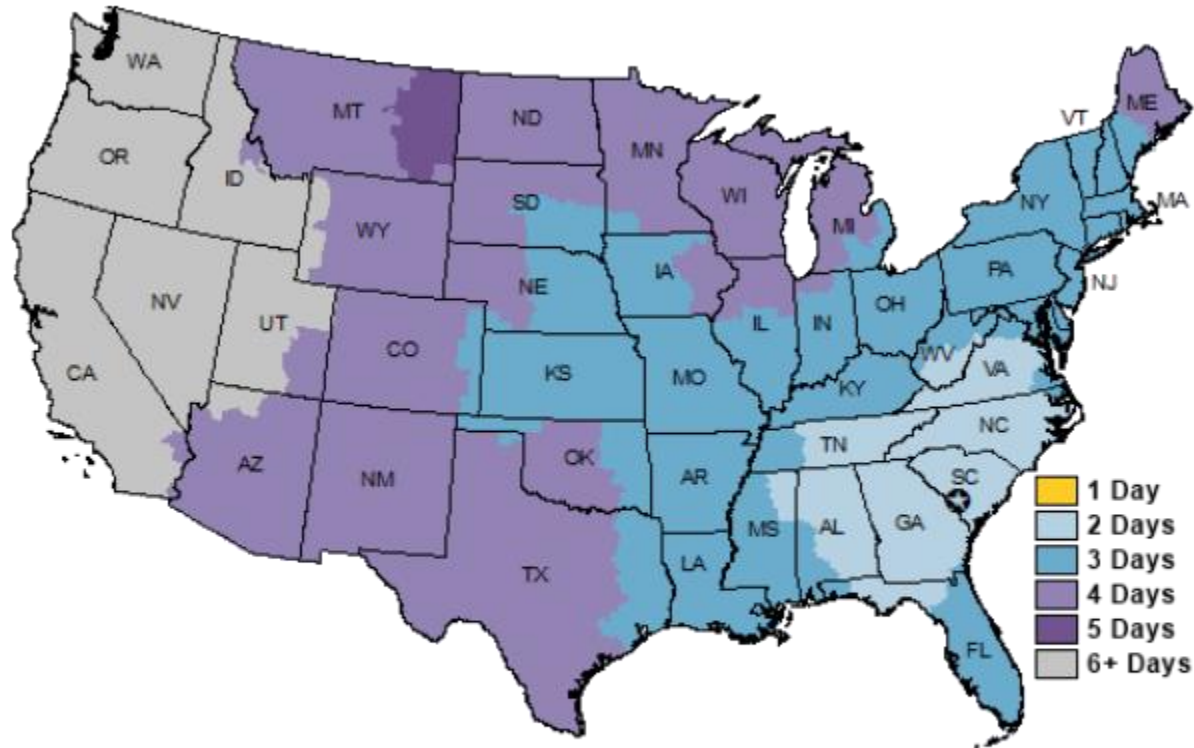

FedEx Freight® Economy Service Map

Origin: 33016

- This map is a general representation of transit times, for specific transit information, please refer to fedex.com
- This map illustrates service schedules in business days as of 07/06/2017 for FedEx Freight Economy shipments

FedEx Ground[®] Service Map

Origin: 29812

- This map is a general representation of transit times, for specific transit information, please refer to fedex.com
- This map illustrates service schedules in business days as of 07/06/2017 for FedEx Ground shipments

FedEx Freight® Economy Service Map

Origin: 29812

- This map is a general representation of transit times, for specific transit information, please refer to [fedex.com](https://www.fedex.com)
- This map illustrates service schedules in business days as of 07/06/2017 for FedEx Freight Economy shipments