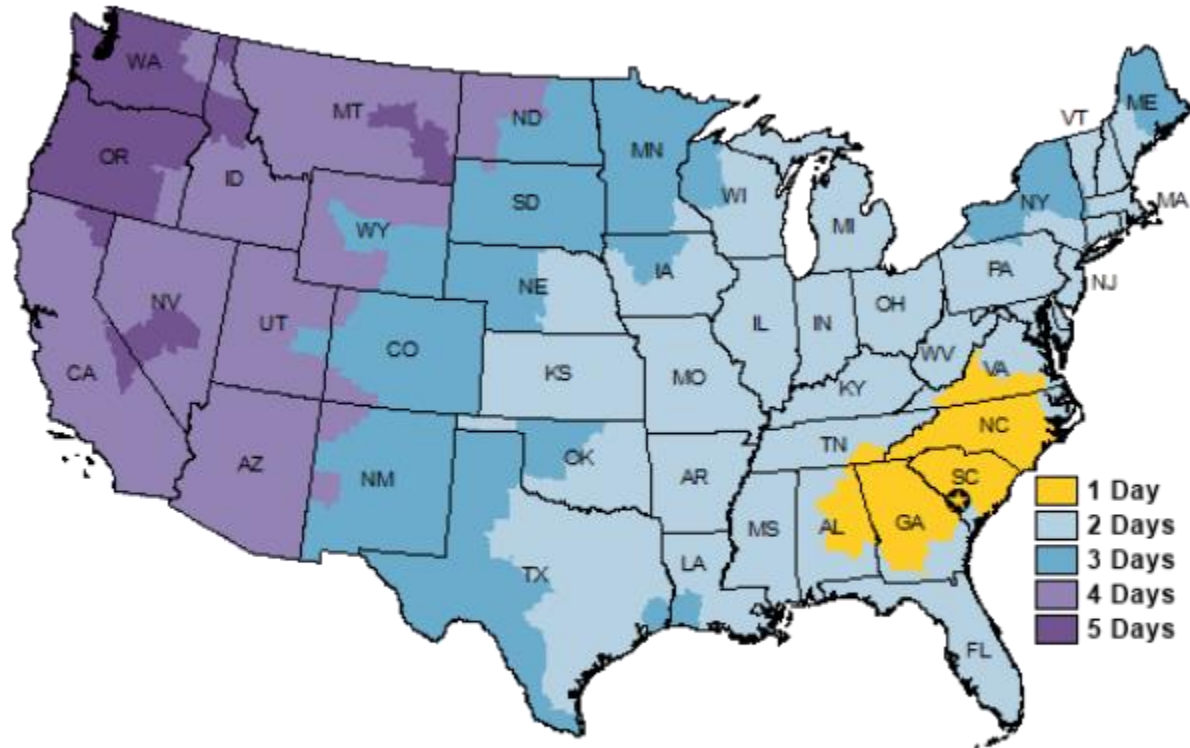

FedEx Ground[®] Service Map

Origin: 33016

- This map is a general representation of transit times, for specific transit information, please refer to fedex.com
- This map illustrates service schedules in business days as of 07/06/2017 for FedEx Ground shipments

FedEx Freight® Economy Service Map

Origin: 33016

- This map is a general representation of transit times, for specific transit information, please refer to fedex.com
- This map illustrates service schedules in business days as of 07/06/2017 for FedEx Freight Economy shipments

FedEx Ground[®] Service Map

Origin: 29812

- This map is a general representation of transit times, for specific transit information, please refer to fedex.com
- This map illustrates service schedules in business days as of 07/06/2017 for FedEx Ground shipments

FedEx Freight® Economy Service Map

Origin: 29812

- This map is a general representation of transit times, for specific transit information, please refer to [fedex.com](https://www.fedex.com)
- This map illustrates service schedules in business days as of 07/06/2017 for FedEx Freight Economy shipments