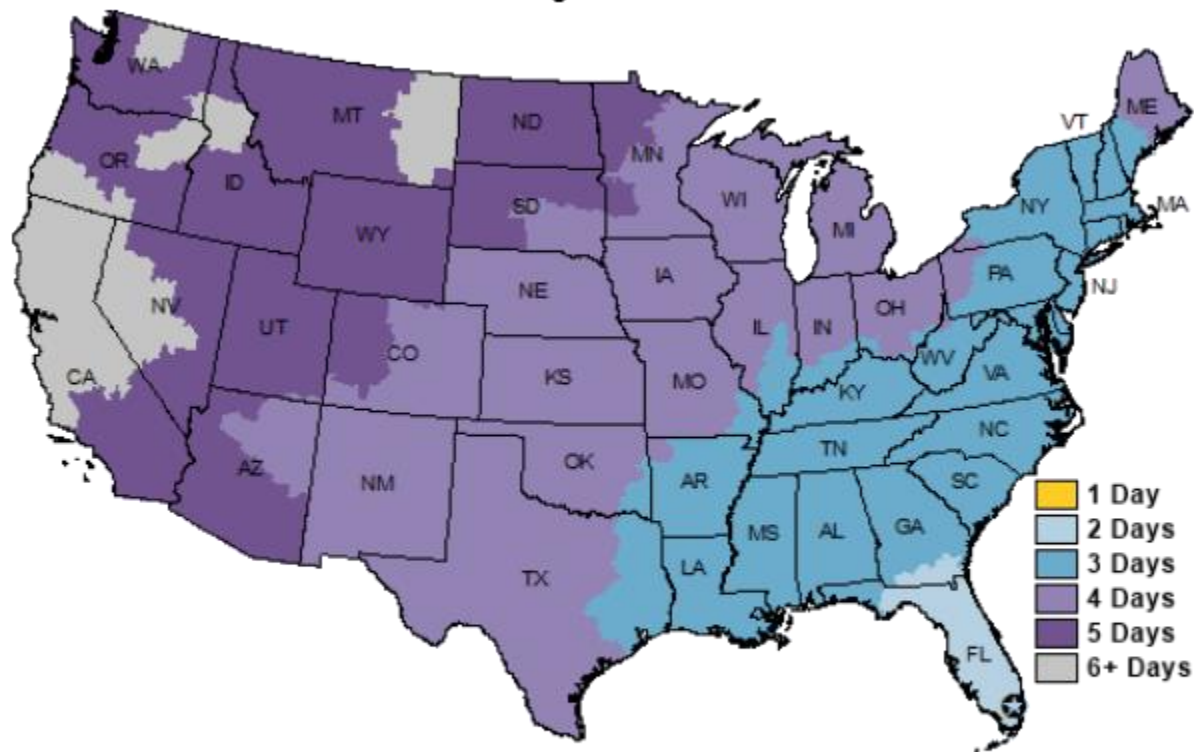

FedEx Ground[®] Service Map

Origin: 33016

- This map is a general representation of transit times, for specific transit information, please refer to fedex.com
- This map illustrates service schedules in business days as of 07/06/2017 for FedEx Ground shipments

FedEx Freight® Economy Service Map

Origin: 33016

- This map is a general representation of transit times, for specific transit information, please refer to fedex.com
- This map illustrates service schedules in business days as of 07/06/2017 for FedEx Freight Economy shipments

FedEx Freight® Economy Service Map

Origin: 29812

- This map is a general representation of transit times, for specific transit information, please refer to [fedex.com](https://www.fedex.com)
- This map illustrates service schedules in business days as of 07/06/2017 for FedEx Freight Economy shipments