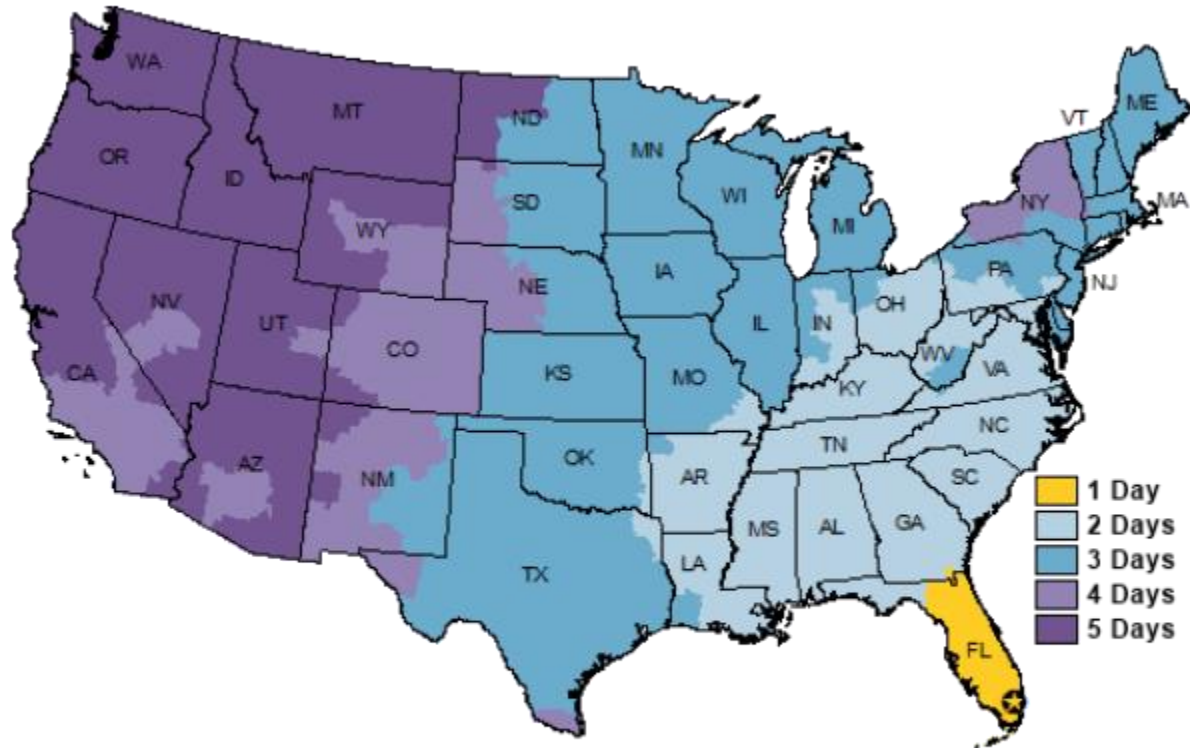

FedEx Ground[®] Service Map

Origin: 33016

- This map is a general representation of transit times, for specific transit information, please refer to fedex.com
- This map illustrates service schedules in business days as of 07/06/2017 for FedEx Ground shipments

FedEx Freight® Economy Service Map

Origin: 33016

- This map is a general representation of transit times, for specific transit information, please refer to fedex.com
- This map illustrates service schedules in business days as of 07/06/2017 for FedEx Freight Economy shipments

FedEx Ground[®] Service Map

Origin: 29812

- This map is a general representation of transit times, for specific transit information, please refer to fedex.com
- This map illustrates service schedules in business days as of 07/06/2017 for FedEx Ground shipments

FedEx Freight® Economy Service Map

Origin: 29812

- This map is a general representation of transit times, for specific transit information, please refer to [fedex.com](https://www.fedex.com)
- This map illustrates service schedules in business days as of 07/06/2017 for FedEx Freight Economy shipments