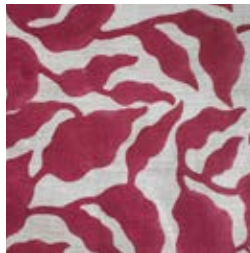

FLORES

DUSK

SELVEDGE

The sweeping silhouette of Flores has a beautiful sense of movement. The simplicity of a single tone floral enables this print to retain a graphic edge.

This design has been printed by hand. Due to the nature of this process, subtle imperfections and variations in colour may occur. Please request a CFA.

SKU: BLIN16.017

COLOUR: Dusk

CONTENT: 100% Oyster Linen

WIDTH: 54"/ 137cm

REPEAT: **H:** 8"/ 20cm, **V:** 8"/20cm

USAGE: Drapery and light upholstery

LINN17.020

MOSS

Oatmeal Linen

BLIN16.018

PACIFIC BLUE

Oatmeal Linen

LINN14.003

SANGRIA

Oatmeal Linen