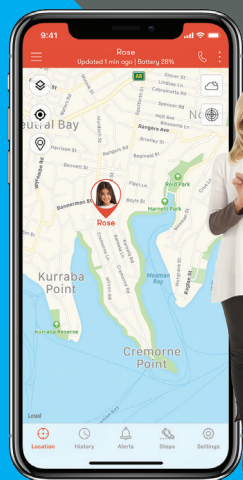

SPACETALK

SPACETALK has been specifically developed to keep children safe and secure while keeping busy families connected.

SPACETALK is a self-contained mobile phone in a smartwatch, designed specifically for young children and has no dangerous access to social media or open access to the internet.

When paired with the AllMyTribe guardian app that parents download to their smartphone, parents can monitor their child's location, set up safe zones, contact lists and receive a variety of alert notifications.

Parents are in control with the AllMyTribe app

SPACETALK's settings and features can be customised through the AllMyTribe app installed on the parent's smartphone. Parents can view their child's location, location history, physical activity and a variety of alerts and notifications.