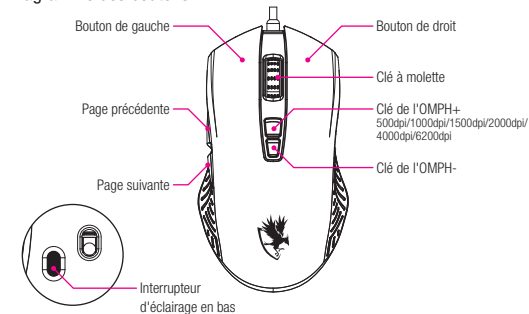

Diagramme des boutons

6 réglages DPI différents

Conception de rouleaux en 3D

60 millions de clics Durabilité

Jusqu'à 60 millions de clics pour la longévité de la souris, dédiée au jeu.

16,8 millions de couleurs RVB

Choisissez votre propre style dans 16,8 millions de couleurs.

Caractéristique

PAW3327
taux de rafraîchissement : 6600 FPS/sec
Taux de sondage : 1000Hz
1,8m tressé
Résolution : 200-6200DPI
Accélération : 30G
Switch Life : 60 millions de clics
8 clés
Vitesse maximale : 220ips

Interface USB2.0

Se connecter à l'ordinateur

1. Connecter le câble USB de la souris à l'ordinateur
2. Si le système ne peut pas identifier la souris, veuillez essayer un autre port USB.

Installation de logiciels

1. Veuillez vous assurer que tous les autres pilotes de souris ne fonctionnent pas avant d'installer le logiciel.
2. Veuillez visiter le site Digifast-inc.com et télécharger le logiciel.
3. exécutez et commencez à installer le logiciel.
4. Suivez les instructions d'installation pour terminer l'installation.