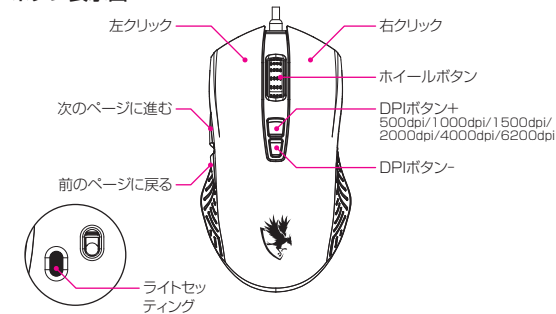

ボタン表示図

六段階のDPIセッティング

六段階のDPIを簡単に切り替えられ、デフォルト500/ 1000/ 1500/ 2000/ 4000/ 6200 DPIで、すべてのゲームニーズを満たせる。

3Dホイールデザイン

専用のマウスホイールデザインを採用し、快適なゲーミング体験を保証する。

六千万回のクリックを耐えられるスイッチ

六千万回のクリックを耐えられ、ゲームのために作られたゲーミングマウス。

1680万種のRGBカラー

1680万種のRGBカラー、性能は素晴らしい、見た目も美しい。

仕様

PAW3327
リフレッシュレート:6600FPS /秒
ポーリングレート:1000Hz
1.8m編組
解像度:200-6200DPI
加速:30G
スイッチライフ:6000万回のクリック

Connect to computer

1. Connect the USB cable to a computer
2. If the system cannot identify the mouse, please try another USB port.

Installing Software

1. Please ensure other mouse drivers are not running before installing the software.
2. Please visit Digifast-inc.com and download the software.
3. Execute and start to install the software.
4. Follow the installation instructions to complete the installation.