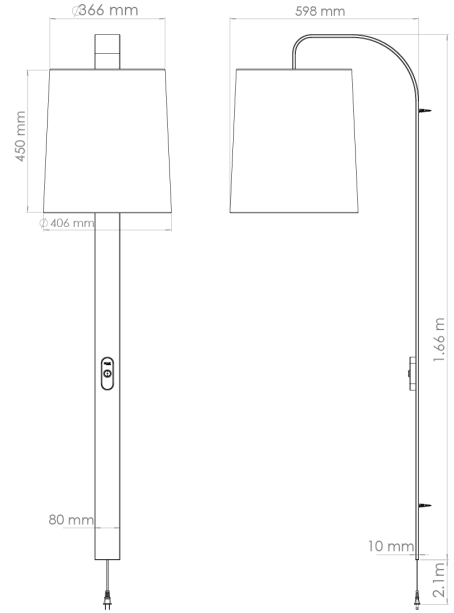

- Lumens | installation specific with choice of e26 bulb
- Color Temp | installation specific with choice of e26 bulb
- Efficiency | installation specific with choice of e26 bulb
- Input Voltage | 100 - 240

- BLACK SLATE | 77731
- ALUMINUM | 77730