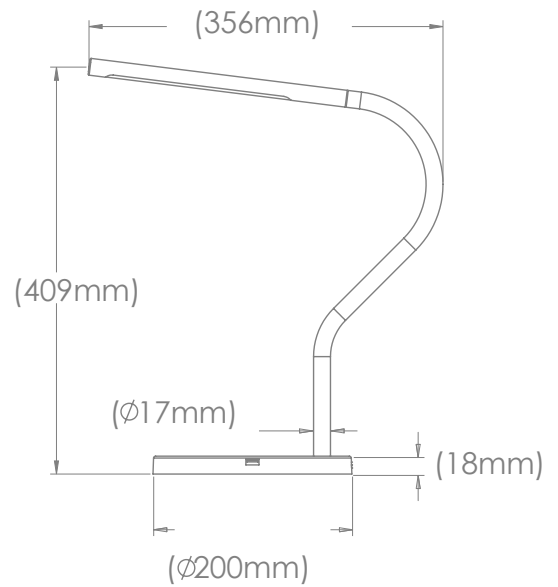

TORONTO | TASK

www.luxledlights.com

Contact Sales

E: sales@luxledlights.com · P: 805-324-6778

LED FACTS

- Lumens | 450 - 200 - 75
- Color Temp | 3000K
- Wattage | 7W
- CRI | 82+
- Efficiency | 65 lm/W

TECHNICAL SPECS

- SWITCH | TOUCH ACTIVATION
- RATING | UL LISTED
- MATERIALS | ALUMINUM

MEASUREMENTS

- WEIGHT | 4.17 lbs.
- DIMENSIONS | 16.1" h x 14" w

FEATURES

- 360° Flexibility | Yes
- USB Ports | 2 (3A total)
- Input Voltage | 100 - 240

FINISHES

79017
WHITE

79010
BLACK