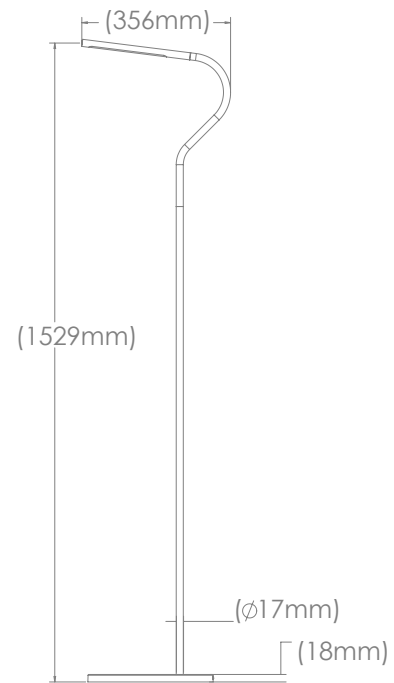

## LED FACTS

- Lumens | 450 - 200 - 75
- Color Temp | 3000K
- Wattage | 7W
- CRI | 82+
- Efficiency | 65 lm/W

## MEASUREMENTS

- WEIGHT | 7.6 lbs.
- DIMENSIONS | 60.2" h x 14" w

## FEATURES

- 360° Flexibility | Yes
- Input Voltage | 100 - 240

## FINISHES

79007

WHITE

79000

BLACK