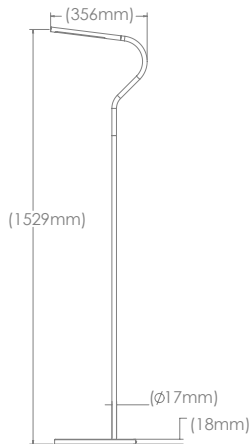

# TORONTO | FLOOR

LED FLOOR LAMP WITH 360° FLEXIBILITY

### MEASUREMENTS

- WEIGHT | 7.6 lbs.
- DIMENSIONS | 60.2" h x 14" w