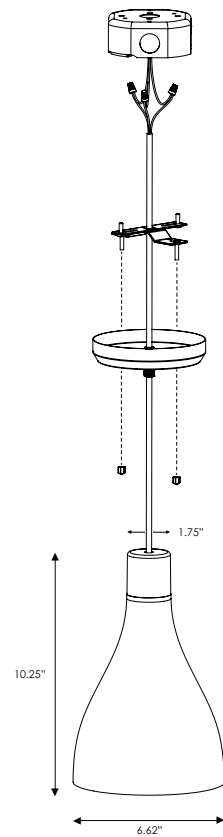

LA BREA | PENDANT

www.luxledlights.com

Contact Sales

E: sales@luxledlights.com · P: 805-324-6778

LED FACTS

- Lumens | Bulb Dependent
- Color Temp | Bulb Dependent
- Wattage | Bulb Dependent
- CRI | Bulb Dependent
- Efficiency | Bulb Dependent

TECHNICAL SPECS

- RATING | UL LISTED
- MATERIALS | CONCRETE & BRASS

MEASUREMENTS

- WEIGHT | 3.2 lbs.
- DIMENSIONS | 10.25" h x 6.62" w

FEATURES

- Input Voltage | 100 - 240

FINISHES

76602

BRASS