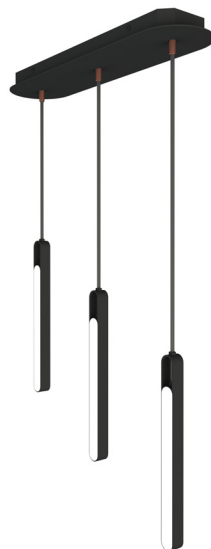

HIGHLINE | TRIPLE PENDANT

LED PENDANT LIGHT WITH MULTI-DIRECTIONAL ILLUMINATION

LED FACTS

- LUMENS | 1800
- COLOR TEMP | 3000K
- WATTAGE | 36W
- CRI | 85+
- EFFICIENCY | 50 lm/W

TECHNICAL SPECS

- RATING | UL Listed
- MATERIALS | Aluminum
- U.S. PATENT | Patent Pending

MEASUREMENTS

- WEIGHT | 5.29 lbs.
- DIMENSIONS | Max. 39.8" h x 21.3" w

FEATURES

- DIMMABLE | With ELV Dimmers
- INPUT VOLTAGE | 100 - 240

ACCENTS

78222
BLACK CHROME

78223
COPPER

78224
BRASS