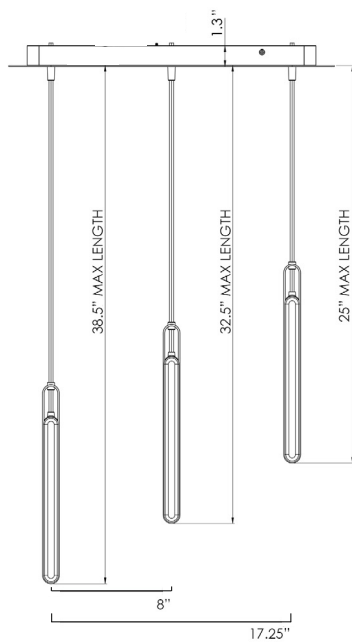

HIGHLINE | TRIPLE PENDANT

LED PENDANT LIGHT WITH MULTI-DIRECTIONAL ILLUMINATION

LED FACTS

- LUMENS | 1800
- COLOR TEMP | 3000K
- WATTAGE | 36W
- CRI | 85+
- EFFICIENCY | 50 lm/W

TECHNICAL SPECS

- RATING | UL Listed
- MATERIALS | Aluminum
- U.S. PATENT | Patent Pending

MEASUREMENTS

- WEIGHT | 5.29 lbs.
- DIMENSIONS | Max. 39.8" h x 21.3" w

FEATURES

- DIMMABLE | With ELV Dimmers
- INPUT VOLTAGE | 100 - 240

ACCENTS

78222
BLACK CHROME

78223
COPPER

78224
BRASS