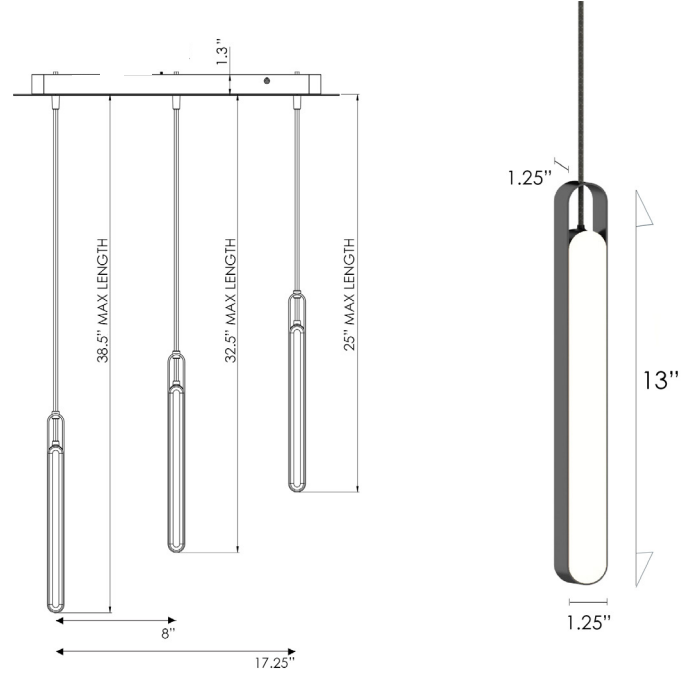

LUX HIGHLINE TRIPLE PENDANT

www.luxledlights.com

Contact Sales

E: sales@luxledlights.com · P: 805-324-6778

LED FACTS

• Lumens	| 1800
• Color Temp	| 3000K
• Wattage	| 36W
• CRI	| 85+
• Efficiency	| 50 lm/W

TECHNICAL SPECS

• RATING	| UL LISTED
• MATERIALS	| ALUMINUM

MEASUREMENTS

• WEIGHT	| 5.29 lbs.
• DIMENSIONS	| Max. 39.8" h x 21.3"w

FEATURES

• Dimmable	| With ELV dimmers
• Input Voltage	| 100 - 240

FINISHES

78222	78223	78224
BLACK CHROME	COPPER	BRASS