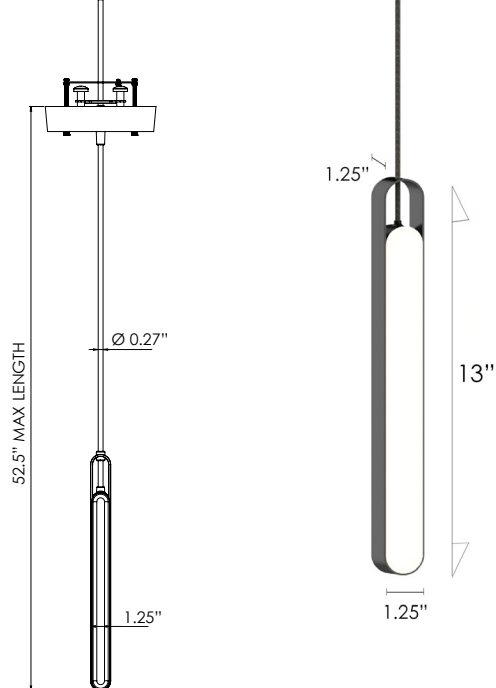

LUX HIGHLINE SINGLE PENDANT

www.luxledlights.com

Contact Sales

E: sales@luxledlights.com · P: 805-324-6778