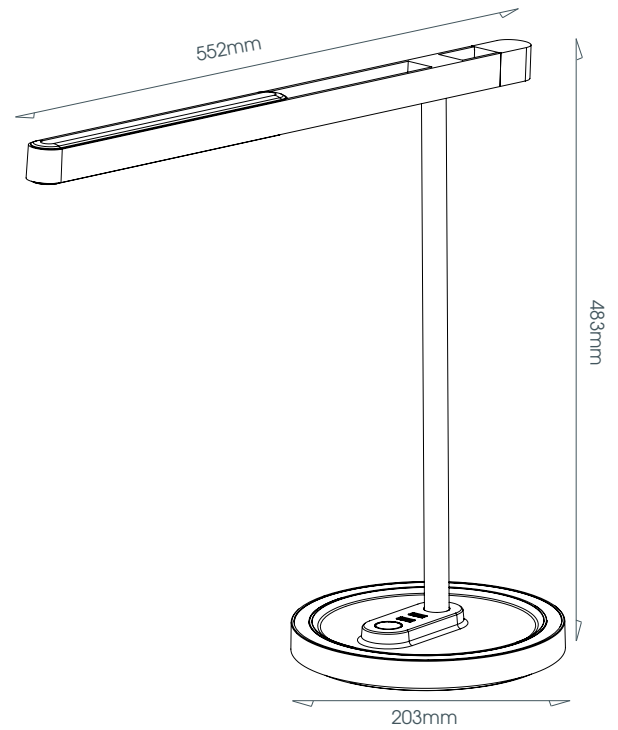

LUX HIGHLINE | DESK

www.luxledlights.com

Contact Sales

E: sales@luxledlights.com · P: 805-324-6778

LED FACTS

- Lumens | 400 up - 600 down
- Color Temp | 3000K
- Wattage | 14.3W
- CRI | 85+
- Efficiency | 70 lm/W

TECHNICAL SPECS

- SWITCH | TOUCH ACTIVATION
- RATING | UL LISTED
- MATERIALS | ALUMINUM

MEASUREMENTS

- WEIGHT | 4.06 lbs.
- DIMENSIONS | 19" h x 21.75" w

FEATURES

- USB Ports | 2 (2.1A each)
- Input Voltage | 100 - 240

FINISHES

78202

BLACK
CHROME

78203

COPPER

78204

BRASS