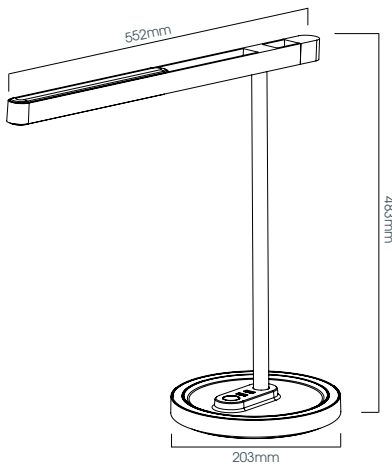

# HIGHLINE | DESK

LED TASK LAMP WITH 2x USB PORTS AND UPWARD & DOWNWARD ILLUMINATION

## MEASUREMENTS

- WEIGHT | 4.06 lbs.
- DIMENSIONS | 19" h x 21.75" w

## FEATURES

- USB PORTS | 2 (2.1A each)
- INPUT VOLTAGE | 100 - 240