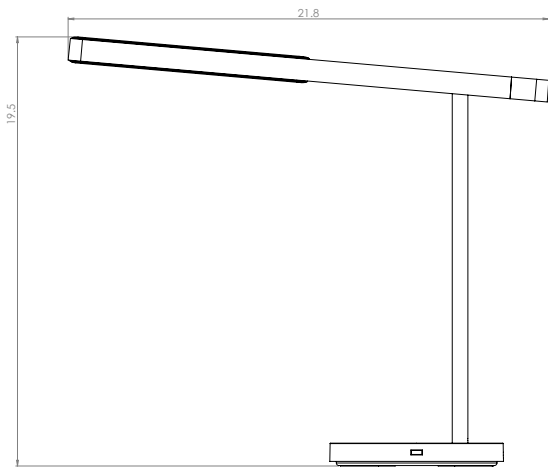

# HIGHLINE | DESK

LED DESK LIGHT WITH 2x USB PORTS AND UPWARD & DOWNWARD ILLUMINATION

## LED FACTS

- LUMENS | 255/90/12 up, 595/210/28 down
- COLOR TEMP | 3000K
- WATTAGE | 15W
- CRI | 85+
- EFFICIENCY | 57 lm/W

## MEASUREMENTS

- WEIGHT | 3 lbs.
- DIMENSIONS | 19.5" h x 21.8" w