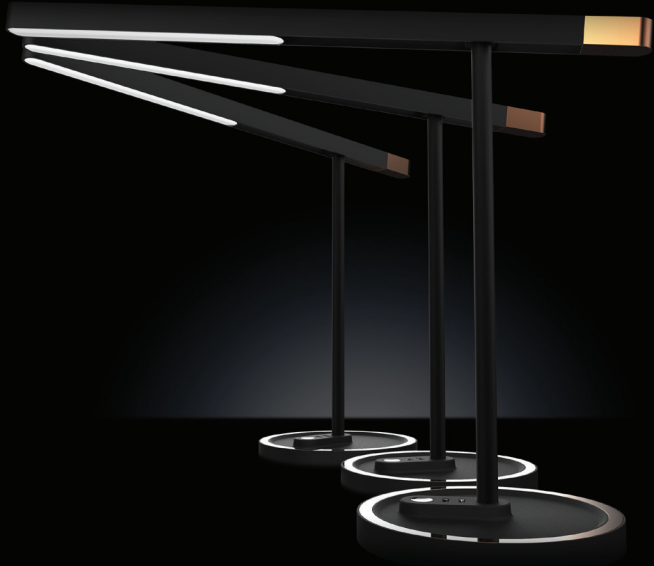

# LUX HIGHLINE DESK

The LUX Highline LED Desk Lamp features both upward-facing and downward-facing illumination, ideal for desks in darker rooms where ambient lighting may be required. The lamp features two USB charging ports, suitable for charging high capacity mobile phones and tablets, as well as touch-sensitive activation with 3 lighting levels. At full power, the LUX Highline LED Desk Lamp casts 600 lumens to the desk surface, and splashes 400 lumens of ambient light upwards.

- Up Lumens | 400
- Down Lumens | 600
- Color Temp | 3,000K
- CRI | 85+
- USB Ports | 2 (2.1A each)
- Input Voltage | 100 - 240

- Matte Black and Black Chrome | 78202
- Matte Black and Copper | 78203
- Matte Black and Brass | 78204