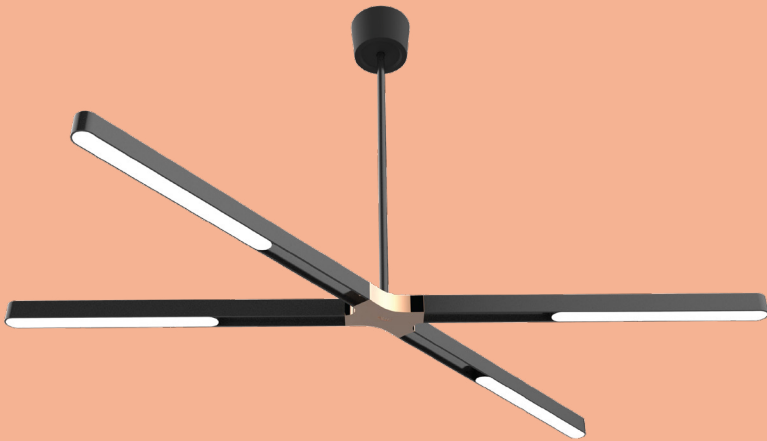

LUX HIGHLINE | CEILING

www.luxledlights.com

Contact Sales

E: sales@luxledlights.com · P: 805-324-6778

LED FACTS

- Lumens | 3,200
- Color Temp | 3,000K
- Wattage | 64W
- CRI | 85+
- Efficiency | 50 lm/W

TECHNICAL SPECS

- RATING | UL LISTED
- MATERIALS | ALUMINUM

MEASUREMENTS

- WEIGHT | 6.55 lbs.
- DIMENSIONS | 16.9" h x 34.9" w

FEATURES

- Input Voltage | 100 - 240

FINISHES

- | | | |
|-----------------|--------|-------|
| 78232 | 78233 | 78234 |
| BLACK
CHROME | COPPER | BRASS |