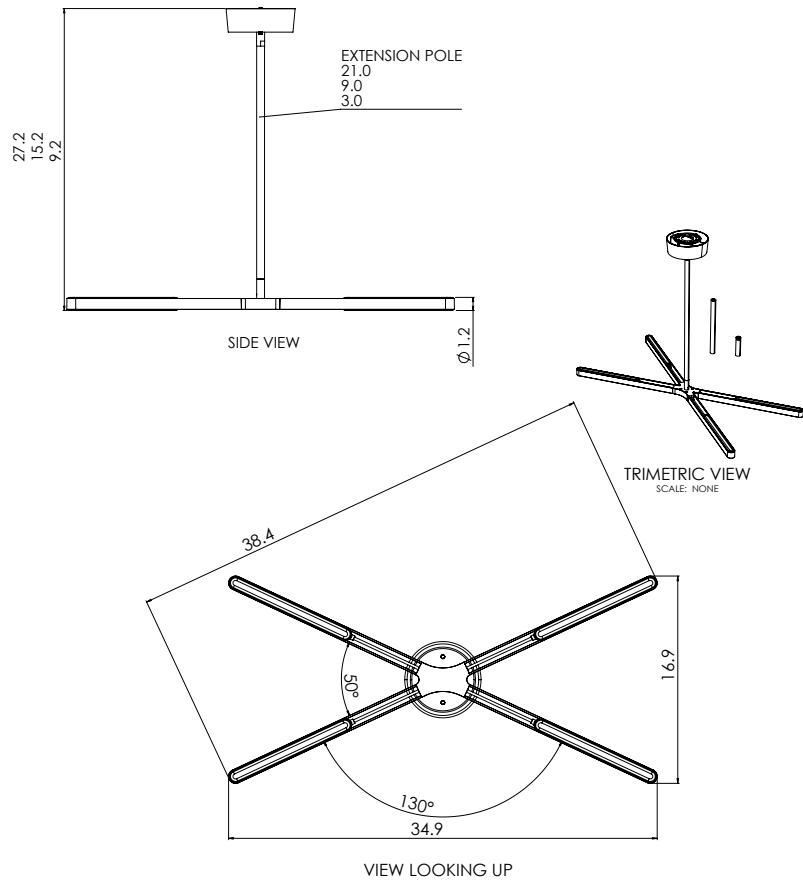

www.luxledlights.com

Contact Sales

E: sales@luxledlights.com · P: 805-324-6778