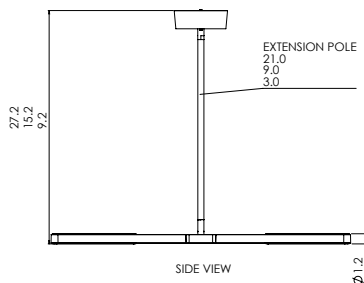

HIGHLINE | CEILING

LED CEILING LIGHT WITH MULTI-DIRECTIONAL ILLUMINATION

LED FACTS

- LUMENS | 3200
- COLOR TEMP | 3000K
- WATTAGE | 64W
- CRI | 85+
- EFFICIENCY | 50 lm/W

TECHNICAL SPECS

- RATING | UL Listed
- MATERIALS | Aluminum
- U.S. PATENT | Patent Pending

MEASUREMENTS

- WEIGHT | 6.55 lbs.
- DIMENSIONS | 16.9" h x 34.9" w

FEATURES

- DIMMABLE | With ELV Dimmers
- INPUT VOLTAGE | 100 - 240

ACCENTS

78232
BLACK CHROME

78233
COPPER

78234
BRASS