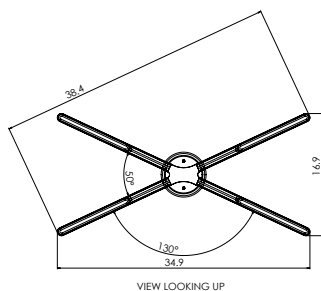

HIGHLINE | CEILING

LED CEILING LIGHT WITH MULTI-DIRECTIONAL ILLUMINATION

LED FACTS

- LUMENS | 3200
- COLOR TEMP | 3000K
- WATTAGE | 64W
- CRI | 85+
- EFFICIENCY | 50 lm/W

TECHNICAL SPECS

- RATING | UL Listed
- MATERIALS | Aluminum
- U.S. PATENT | Patent Pending

MEASUREMENTS

- WEIGHT | 6.55 lbs.
- DIMENSIONS | 16.9" h x 34.9" w

FEATURES

- DIMMABLE | With ELV Dimmers
- INPUT VOLTAGE | 100 - 240

ACCENTS

78232
BLACK CHROME

78233
COPPER

78234
BRASS