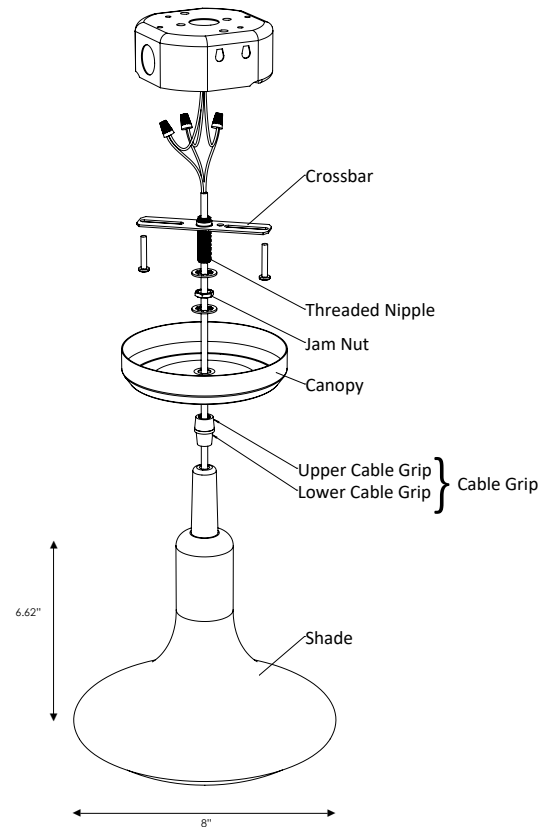

DROPLET | PENDANT

www.luxledlights.com

Contact Sales

E: sales@luxledlights.com · P: 805-324-6778

LED FACTS

- Lumens | Bulb Dependent
- Color Temp | Bulb Dependent
- Wattage | Bulb Dependent
- CRI | Bulb Dependent
- Efficiency | Bulb Dependent

TECHNICAL SPECS

- RATING | UL LISTED
- MATERIALS | ALUMINUM

MEASUREMENTS

- WEIGHT | 12 oz.
- DIMENSIONS | 6.62" h x 8" w

FEATURES

- Input Voltage | 100 - 240

FINISHES

76500	76502	76507
COPPER	SATIN BLACK	POLISHED CHROME