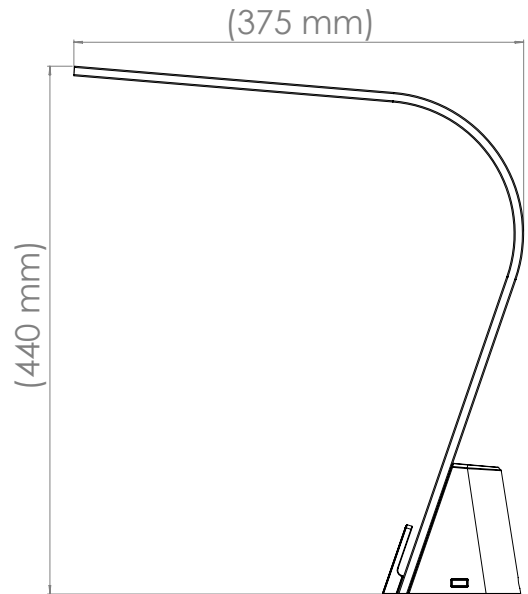

BROOKLYN | USB

www.luxledlights.com

Contact Sales

E: sales@luxledlights.com · P: 805-324-6778

LED FACTS

- Lumens | 600 - 250 - 20
- Color Temp | 3000K
- Wattage | 12W
- CRI | 85+
- Efficiency | 50 lm/W

TECHNICAL SPECS

- SWITCH | TOUCH ACTIVATION
- RATING | UL LISTED
- MATERIALS | ALUMINUM

MEASUREMENTS

- WEIGHT | 2.31 lbs.
- DIMENSIONS | 17.3" h x 14.8" w

FEATURES

- USB Ports | 2 (2A total)
- Input Voltage | 100 - 240

FINISHES

77002

BRUSHED
ALUMINUM

77003

BLACK SLATE