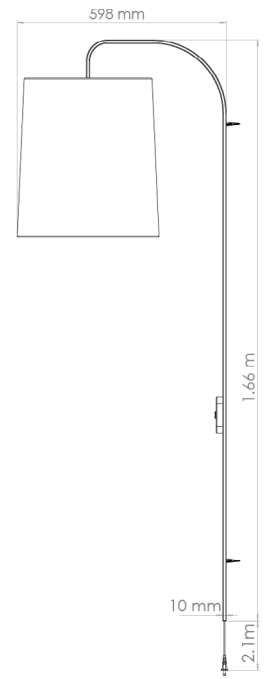

BROOKLYN | PENDANT

www.luxledlights.com

Contact Sales

E: sales@luxledlights.com • P: 805-324-6778

LED FACTS

- Lumens | Bulb Dependent
- Color Temp | Bulb Dependent
- Wattage | Bulb Dependent
- CRI | Bulb Dependent
- Efficiency | Bulb Dependent

TECHNICAL SPECS

- SWITCH | ADA-COMPLIANT SWITCH
- RATING | UL LISTED
- MATERIALS | ALUMINUM & HARD BACK LINEN

MEASUREMENTS

- WEIGHT | 8.25 lbs.
- DIMENSIONS | 65.4" h x 16" w x 23.5" d

FEATURES

- Input Voltage | 100 - 240

FINISHES

77730

BRUSHED
ALUMINUM

77731

BLACK
SLATE