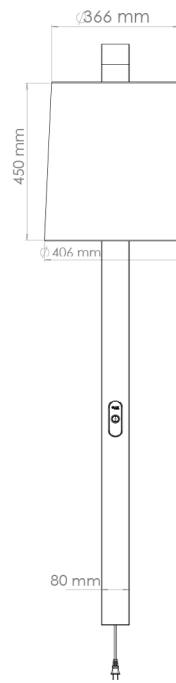

BROOKLYN | PENDANT

www.luxledlights.com

Contact Sales

E: sales@luxledlights.com • P: 805-324-6778

LED FACTS

- Lumens | Bulb Dependent
- Color Temp | Bulb Dependent
- Wattage | Bulb Dependent
- CRI | Bulb Dependent
- Efficiency | Bulb Dependent

TECHNICAL SPECS

- SWITCH | ADA-COMPLIANT SWITCH
- RATING | UL LISTED
- MATERIALS | ALUMINUM & HARD BACK LINEN

MEASUREMENTS

- WEIGHT | 8.25 lbs.
- DIMENSIONS | 65.4" h x 16" w x 23.5" d

FEATURES

- Input Voltage | 100 - 240

FINISHES

77730

BRUSHED
ALUMINUM

77731

BLACK
SLATE