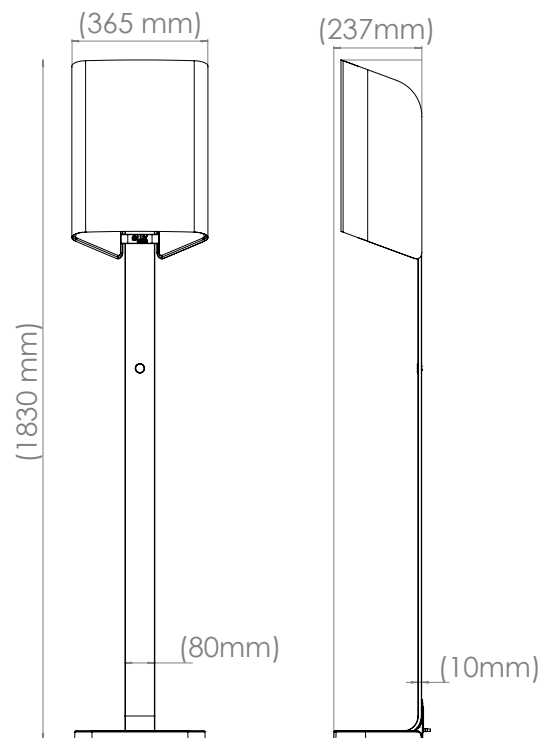

BROOKLYN | FLOOR

www.luxledlights.com

Contact Sales

E: sales@luxledlights.com · P: 805-324-6778

LED FACTS

- Lumens | 1600 - 800 - 80
- Color Temp | 3000K
- Wattage | 18W
- CRI | 80
- Efficiency | 90 lm/W

TECHNICAL SPECS

- SWITCH | TOUCH ACTIVATION
- RATING | UL LISTED
- MATERIALS | ALUMINUM & HARD BACK LINEN

MEASUREMENTS

- WEIGHT | 15.8 lbs.
- DIMENSIONS | 72" h x 14.4" w x 9.33" d

FEATURES

- Input Voltage | 100 - 240

FINISHES

77210

BRUSHED
ALUMINUM

77211

BLACK SLATE