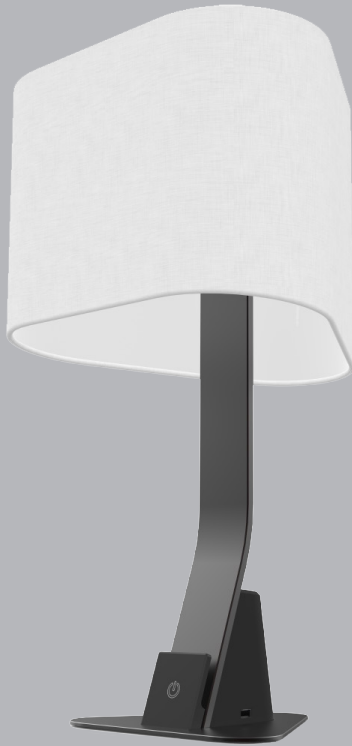

BROOKLYN | DESK USB

www.luxledlights.com

Contact Sales

E: sales@luxledlights.com · P: 805-324-6778