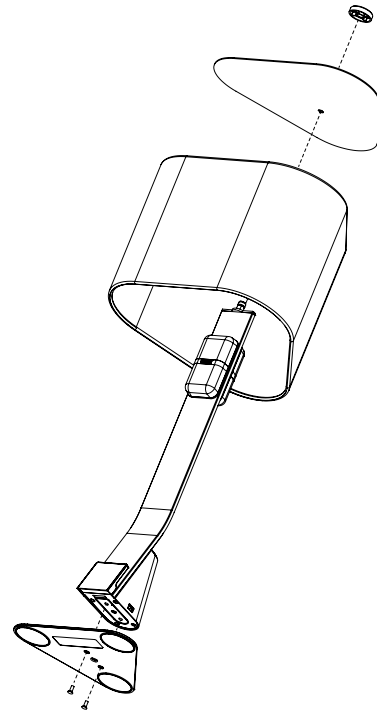

BROOKLYN | DESK USB

www.luxledlights.com

Contact Sales

E: sales@luxledlights.com · P: 805-324-6778

LED FACTS

• Lumens	| 1100 - 475 - 100
• Color Temp	| 3000K
• Wattage	| 13W
• CRI	| 80+
• Efficiency	| 85 lm/W

TECHNICAL SPECS

• SWITCH	| TOUCH ACTIVATION
• RATING	| UL LISTED
• MATERIALS	| ALUMINUM &
HARD BACK LINEN	

MEASUREMENTS

• WEIGHT	| 2.25 lbs.
• DIMENSIONS	| 21.5" h x 11.2" w

FEATURES

• USB Ports	| 2 (3A total)
• Input Voltage	| 100 - 240

FINISHES

77132

BRUSHED
ALUMINUM

77133

BLACK SLATE