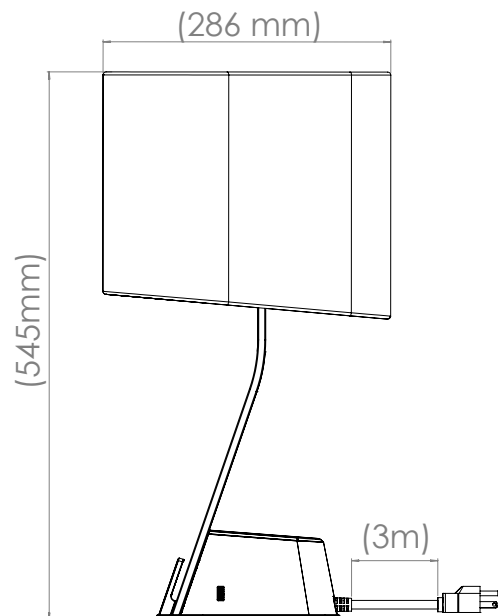

BROOKLYN | DESK AC

www.luxledlights.com

Contact Sales

E: sales@luxledlights.com · P: 805-324-6778

LED FACTS

- Lumens | 1100 - 475 - 100
- Color Temp | 3000K
- Wattage | 13W
- CRI | 80+
- Efficiency | 85 lm/W

TECHNICAL SPECS

- SWITCH | TOUCH ACTIVATION
- RATING | UL LISTED
- MATERIALS | ALUMINUM & HARD BACK LINEN

MEASUREMENTS

- WEIGHT | 6.25 lbs.
- DIMENSIONS | 21.5" h x 11.3" w

FEATURES

- USB Ports | 2 (3A total)
- AC Sockets | 2
- Input Voltage | 100 - 240

FINISHES

77130

BRUSHED
ALUMINUM

77131

BLACK
SLATE