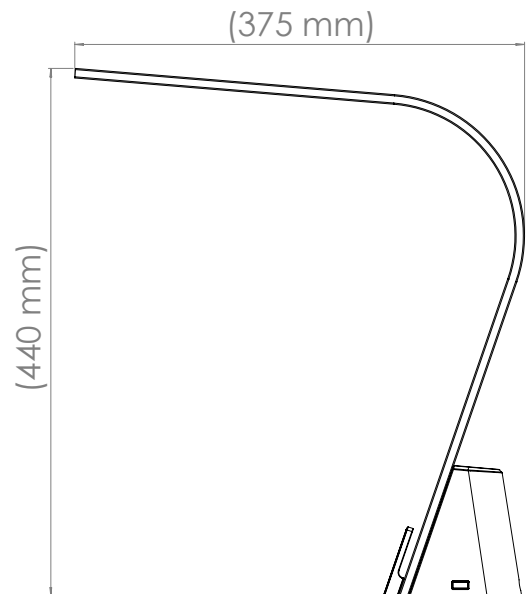

BROOKLYN | AURA

www.luxledlights.com

Contact Sales

E: sales@luxledlights.com · P: 805-324-6778

LED FACTS

- Lumens | 600 - 250 - 20
- Color Temp | 3000K
- Wattage | 12W
- CRI | 85+
- Efficiency | 50 lm/W

TECHNICAL SPECS

- SWITCH | TOUCH ACTIVATION
- RATING | UL LISTED
- MATERIALS | ALUMINUM

MEASUREMENTS

- WEIGHT | 2.1 lbs.
- DIMENSIONS | 17.3" h x 14.8" w

FEATURES

- Qi-certified charging | Yes
- USB Ports | 2 (3A total)
- Input Voltage | 100 - 240

FINISHES

77820

BRUSHED
ALUMINUM

77821

BLACK SLATE