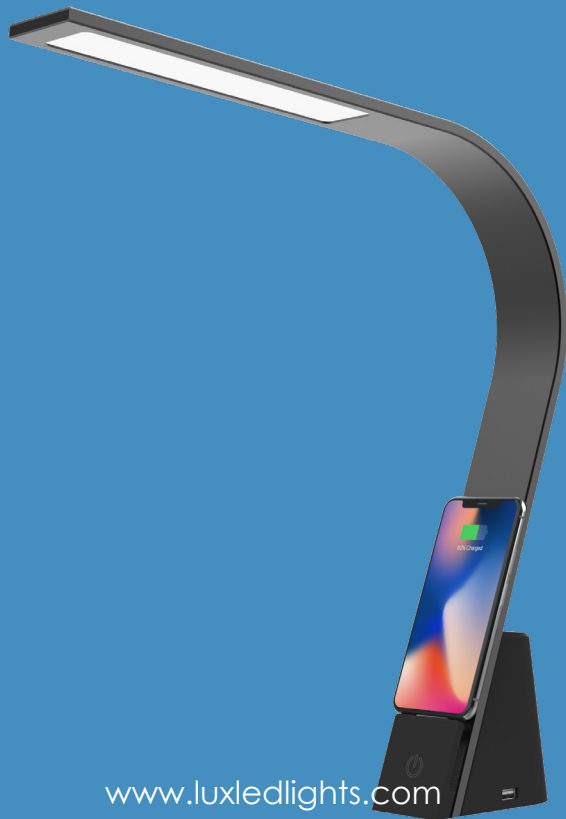

BROOKLYN | AURA

www.luxledlights.com

Contact Sales

E: sales@luxledlights.com · P: 805-324-6778

LED FACTS

- Lumens | 600 - 250 - 20
- Color Temp | 3000K
- Wattage | 12W
- CRI | 85+
- Efficiency | 50 lm/W

TECHNICAL SPECS

- SWITCH | TOUCH ACTIVATION
- RATING | UL LISTED
- MATERIALS | ALUMINUM

MEASUREMENTS

- WEIGHT | 2.1 lbs.
- DIMENSIONS | 17.3" h x 14.8" w

FEATURES

- Qi-certified charging | Yes
- USB Ports | 2 (3A total)
- Input Voltage | 100 - 240

FINISHES

77820

BRUSHED
ALUMINUM

77821

BLACK SLATE