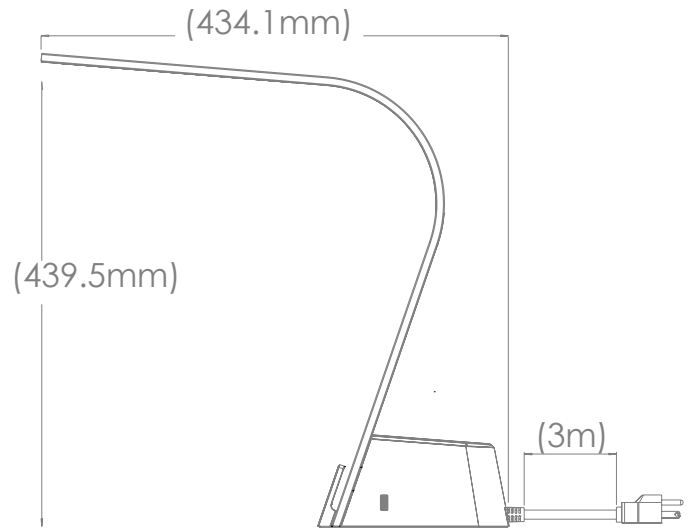

BROOKLYN | AC

www.luxledlights.com

Contact Sales

E: sales@luxledlights.com · P: 805-324-6778

LED FACTS

- Lumens | 600 - 250 - 20
- Color Temp | 3000K
- Wattage | 13W
- CRI | 85+
- Efficiency | 45 lm/W

TECHNICAL SPECS

- SWITCH | TOUCH ACTIVATION
- RATING | UL LISTED
- MATERIALS | ALUMINUM

MEASUREMENTS

- WEIGHT | 3.25 lbs.
- DIMENSIONS | 17.3" h x 17.1" w

FEATURES

- AC Sockets | 2
- USB Ports | 2 (3A total)
- Input Voltage | 100 - 240

FINISHES

77800

BRUSHED
ALUMINUM

77801

BLACK SLATE