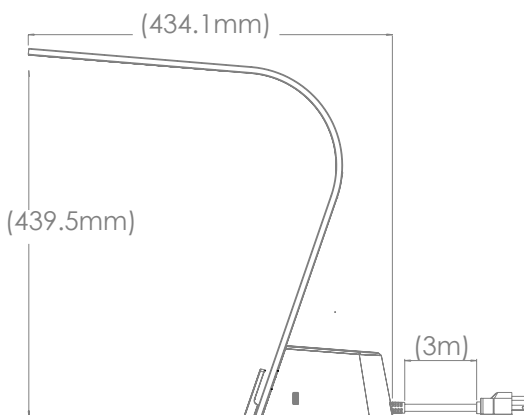

BROOKLYN | AC

LED TASK LAMP WITH 2x INTERNATIONAL AC SOCKETS AND 2x USB PORTS

LED FACTS

- LUMENS | 600 - 250 - 20
- COLOR TEMP | 3000K
- WATTAGE | 13W
- CRI | 85+
- EFFICIENCY | 45 lm/W

TECHNICAL SPECIFICATIONS

- SWITCH | Touch Activation
- RATING | UL Listed
- MATERIALS | Aluminum, Polycarbonate Alloy
- U.S. PATENT | USD769,512S

MEASUREMENTS

- WEIGHT | 3.25 lbs.
- DIMENSIONS | 17.3" h x 17.1" w

FEATURES

- AC SOCKETS | 2
- USB PORTS | 2 (3A total)
- INPUT VOLTAGE | 100 - 240

FINISHES

77800 BRUSHED ALUMINUM

77801 BLACK SLATE