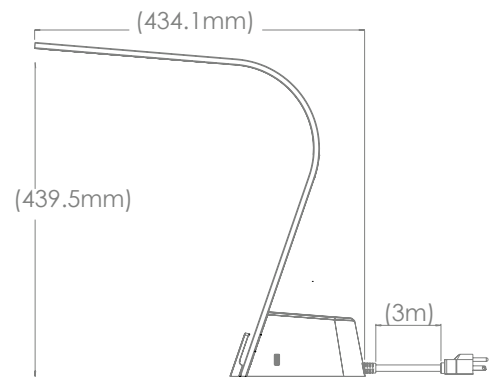

- Lumens | 600 - 250 - 20
- Color Temp | 3000K
- CRI | 85
- Efficiency | 45 lm/W
- USB Ports | 2 (3A total)
- AC Sockets | 2
- Input Voltage | 100 - 240

- BLACK SLATE | 77801
- BRUSHED ALUMINUM | 77800