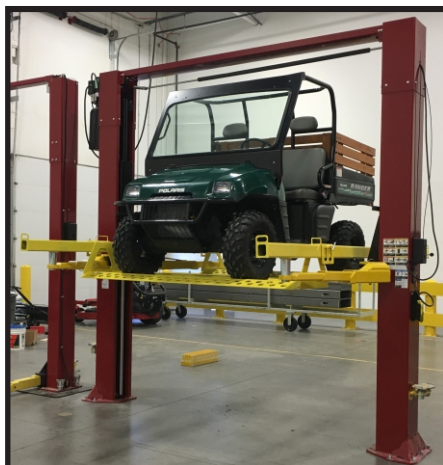

- **The Turf Rail is a perfect fit for golf courses, airports, parks departments, turf care and landscape companies and all types of grounds care facilities.**
- **Fits most surface mounted two post lifts.**
- **Easy installation in as little as two minutes.**
- **Takes less valuable shop space than 4-post lifts.**

- **Patent pending rail system allows adjustable wheel bases from 24" to 124".**
- **Full under - vehicle access and safety, with 6' working height.**
- **Quickly converts to turf lift or back to arm engaging lift in minutes.**
- **Offers maximum flexibility to service cars, light trucks, turf equipment or golf carts all on the "Turf Rail".**

- **Perfect fit for golf courses, airports, parks departments, turf care and landscape companies and all types of grounds care facilities.**
- **Lift capacity up to 7000 lbs.**
- **Installation is simple and fast.**