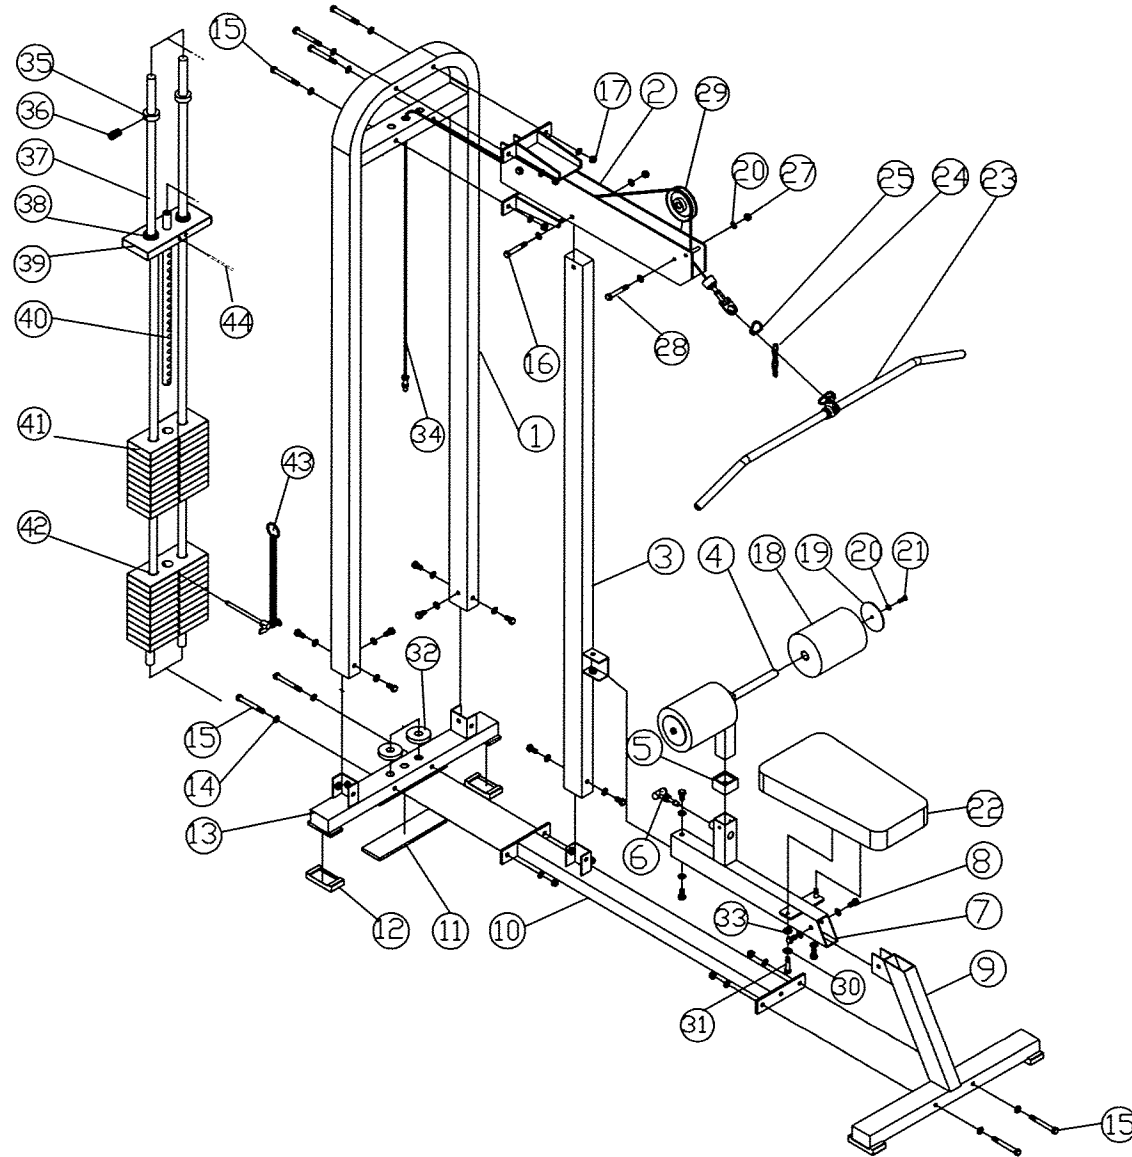

****IF PARTS ARE MISSING, DO NOT CALL THE STORE WHERE YOU PURCHASED THIS ITEM - THEY DO NOT STOCK PARTS.
PLEASE CONTACT YORK BARBELL CUSTOMER SERVICE AT (800)358-9675 OR (717)767-6481**