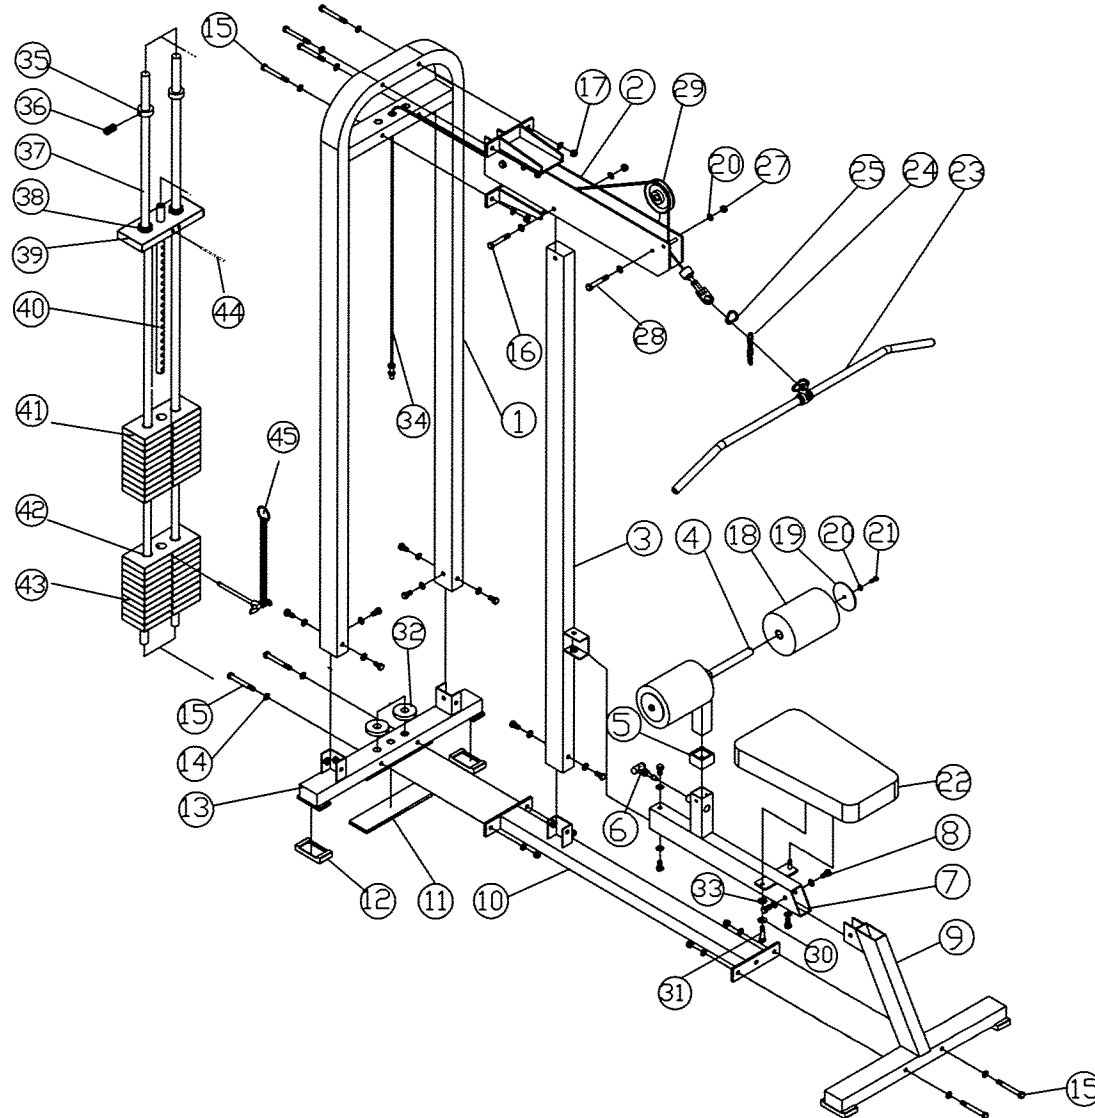

# STRENGTH TRAINING SERIES LAT PULLDOWN

NO.54020 WHITE 55020 SILVER

**CHECK ITEM QTY DESCRIPTION**

___	1	1	Back Upright Frame
___	2	1	Upper Frame
___	3	1	Front Upright Frame
___	4	1	Adjustment Frame
___	5	1	2"x2" Finish Cap
___	6	1	Pop Pin
___	7	1	Seat Pad Frame
___	8	13	1/2"x3/4" Bolt
___	9	1	Front Base Frame
___	10	1	Cross Frame
___	11	1	Rubber Bumper
___	12	4	4-7/16"x2-1/4" Foot Pad
___	13	1	Back Base Frame
___	14	31	1/2" Flatwasher
___	15	8	1/2"x4-1/4" Bolt
___	16	1	1/2"x3-1/4" Bolt
___	17	9	1/2" Nylon locknut
___	18	2	Rolling Pad
___	19	2	Large Washer
___	20	6	3/8" Flatwasher
___	21	2	3/8"x1" Bolt
___	22	1	Seat Pad
___	23	1	Lat Bar
___	24	1	Chain
___	25	2	Hook
___	27	2	3/8" Nylon lock nut
___	28	2	3/8"x3-1/4" Bolt
___	29	2	4-1/2" Pulley
___	30	2	5/16" Lockwasher
___	31	2	5/16"x1-1/2" Bolt
___	32	2	Rubber Bumper
___	33	2	5/16" Flatwasher
___	34	1	Cable
___	35	2	Collars
___	36	2	3/8"x3/8" Screw
___	37	2	Guide Rods
___	38	2	Head Plate Bushing
___	39	1	Head Plate
___	40	1	20 Hole Selector Stem
___	41	10	10 Pound Weight Plate
___	42	40	Plate Bushing
___	43	10	15 Pound Weight Plate
___	44	1	Spring Column Pin
___	45	1	Pin
___	46	1	York Nameplate
___	47	1	Warning Label
___	48	1	Warranty Card
___	49	1	Serial # Sticker
___	50	1	Hardware Card
___	51	1	Assembly Instruction