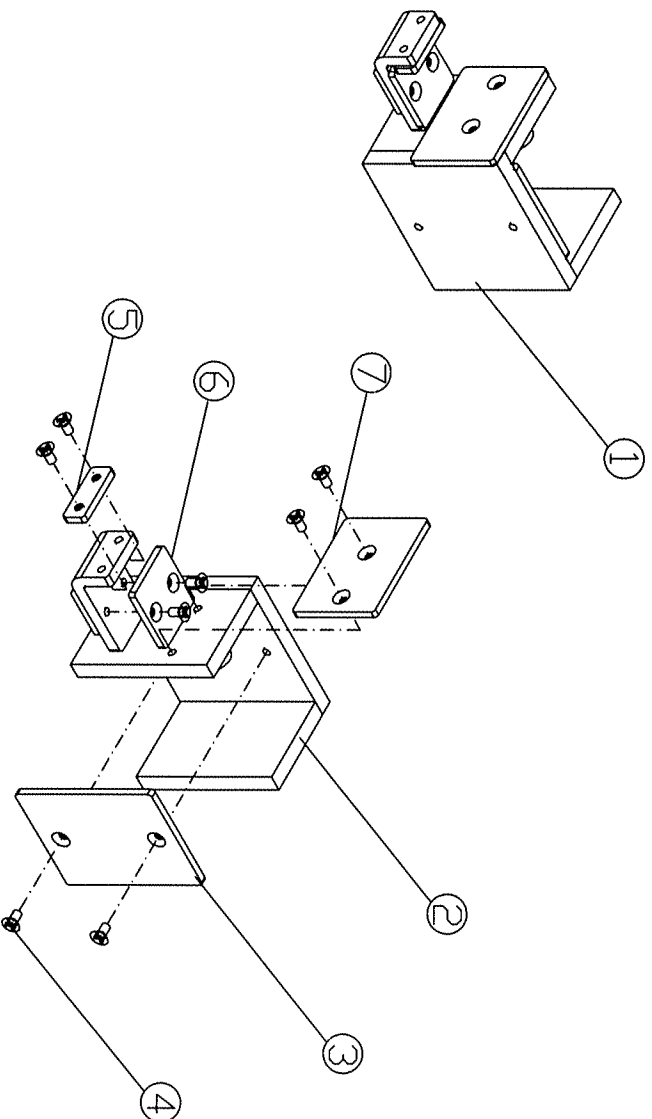

STRENGTH TRAINING SERIES SINGLE BAR HOLDERS
No. 54012 BLACK

CHECK ITEM QTY DESCRIPTION

1	1	Right Single Bar Holder
2	1	Left Single Bar Holder
3	2	Side Plastic Board
4	16	1/4"x1/2" Phillips Flat Head Screw
5	2	Front Plastic Board
6	2	Middle Plastic Board
7	2	Rear Plastic Board
8	1	Warranty Card
9	1	Serial # Sticker

REV. 08/08/2007

**IF PARTS ARE MISSING, DO NOT CALL THE STORE WHERE YOU PURCHASED THIS ITEM - THEY DO NOT STOCK PARTS.
 PLEASE CONTACT YORK BARBELL CUSTOMER SERVICE AT (800)358-9675 OR (717)767-6481