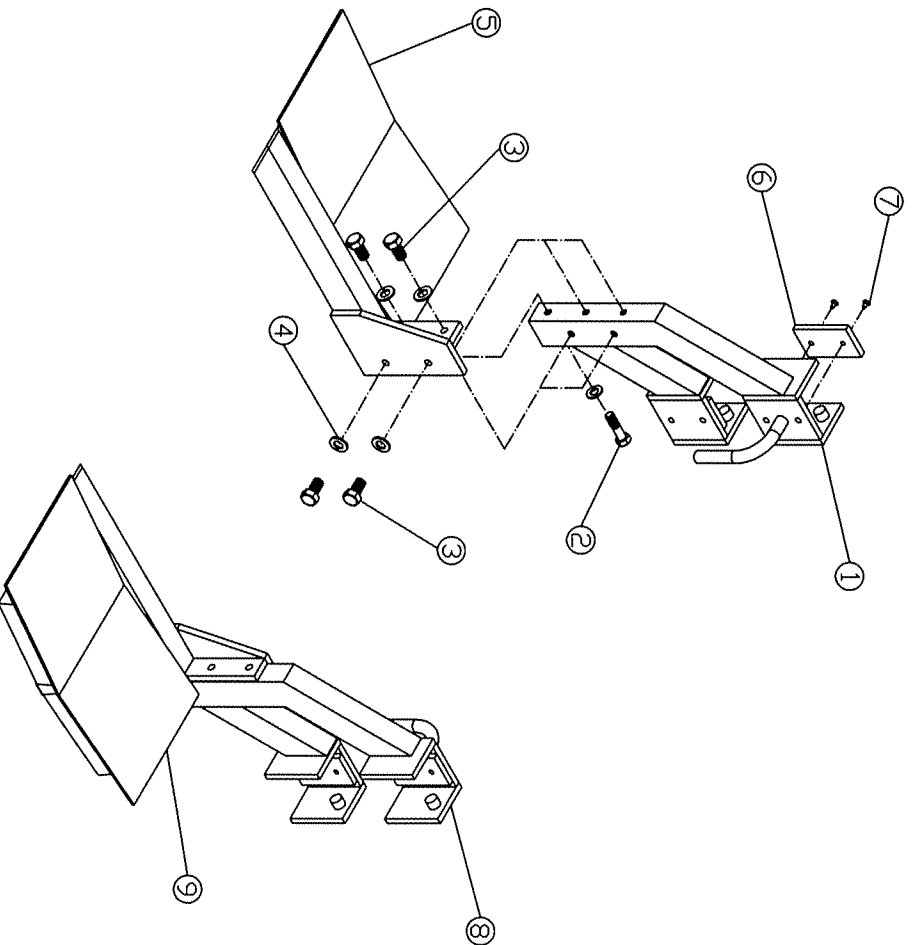

**IF PARTS ARE MISSING, DO NOT CALL THE STORE WHERE YOU PURCHASED THIS ITEM - THEY DO NOT STOCK PARTS. PLEASE CONTACT YORK BARBELL CUSTOMER SERVICE AT (800)358-9675 OR (717)767-6481