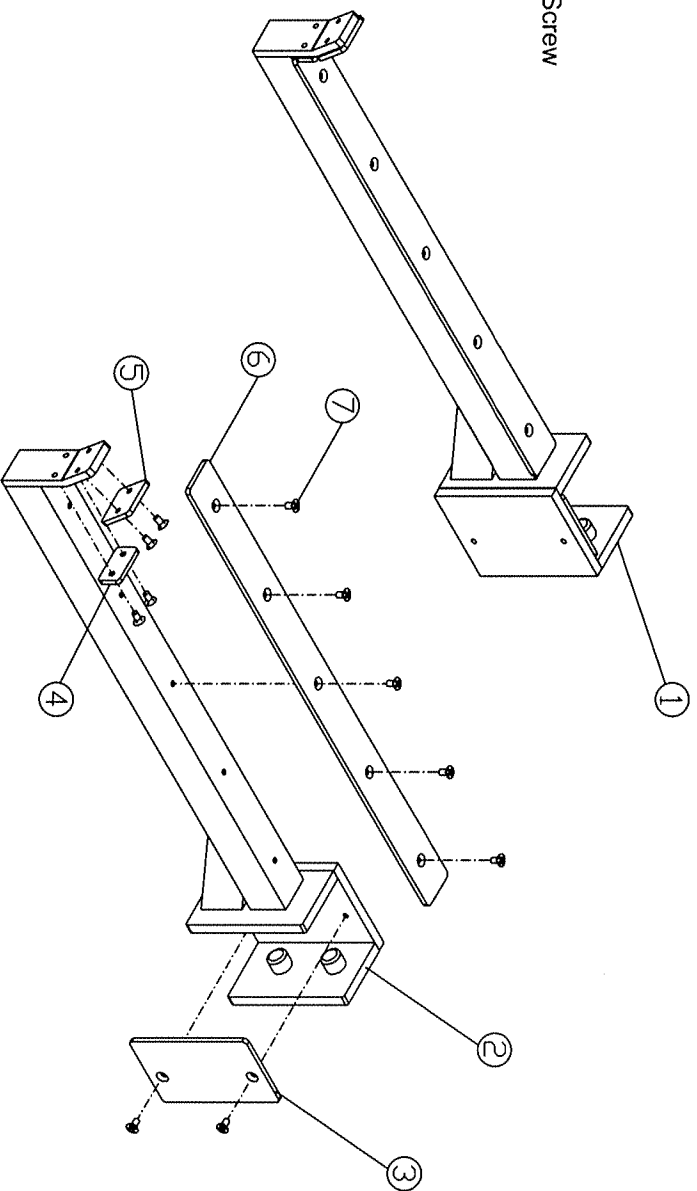

**IF PARTS ARE MISSING, DO NOT CALL THE STORE WHERE YOU PURCHASED THIS ITEM - THEY DO NOT STOCK PARTS.
PLEASE CONTACT YORK BARBELL CUSTOMER SERVICE AT (800)358-9675 OR (717)767-6481