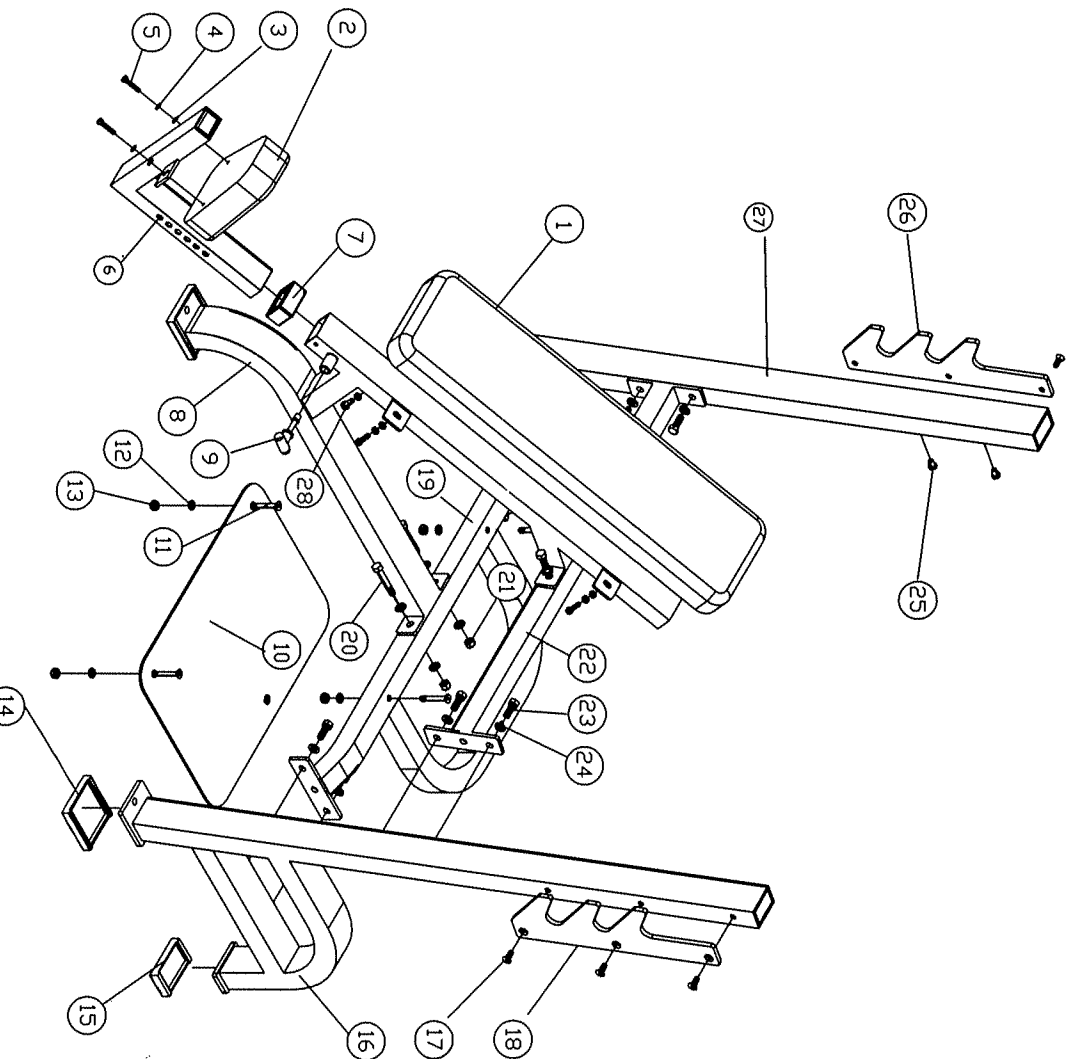

**STRENGTH TRAINING SERIES OLYMPIC INCLINE BENCH W/GUN RACKS**  
**No. 54038 WHITE 55038 SILVER**

CHECK	ITEM	QTY	DESCRIPTION
	1	1	Back Pad
	2	1	Seat Pad
	3	6	5/16" Flatwasher
	4	6	5/16" Lock Flatwasher
	5	6	5/16" x1-1/2" Bolt
	6	1	Adjustable Frame
	7	1	2" x2-3/4" Finish Cap
	8	1	Main Frame
	9	1	Pop Pin
	10	1	Spotting Plate
	11	3	3/8" x2-3/4" Allen Flat Head Bolt
	12	4	3/8" Flatwasher
	13	3	3/8" Nylon Lock Nut
	14	3	4 -7/16" x4-7/16" Foot Pad
	15	2	4 -7/16" x2-1/4" Foot Pad
	16	1	Left Upright Frame
	17	6	3/8" x1" Allen Flat Head Bolt
	18	1	Left Barbell Rack
	19	1	Base Connector
	20	1	1/2" x3" Bolt
	21	2	1/2" Nylon Locknut
	22	1	Cross Brace
	23	10	1/2" x1" Bolt
	24	14	1/2" Flatwasher
	25	4	Rubber Plug
	26	4	Right Barbell Rack
	27	1	Right Upright Frame
	28	1	3/8" x1" Bolt
	29	1	York Nameplate
	30	1	Warning Label
	31	1	Warranty Card
	32	1	Serial # Sticker
	33	1	Hardware Card
	34	1	Assembly Instruction

REV.08/08/2007

\*\*IF PARTS ARE MISSING, DO NOT CALL THE STORE WHERE YOU PURCHASED THIS ITEM - THEY DO NOT STOCK PARTS  
 PLEASE CONTACT YORK BARBELL CUSTOMER SERVICE AT (800)358-9675 OR (717)767-6481