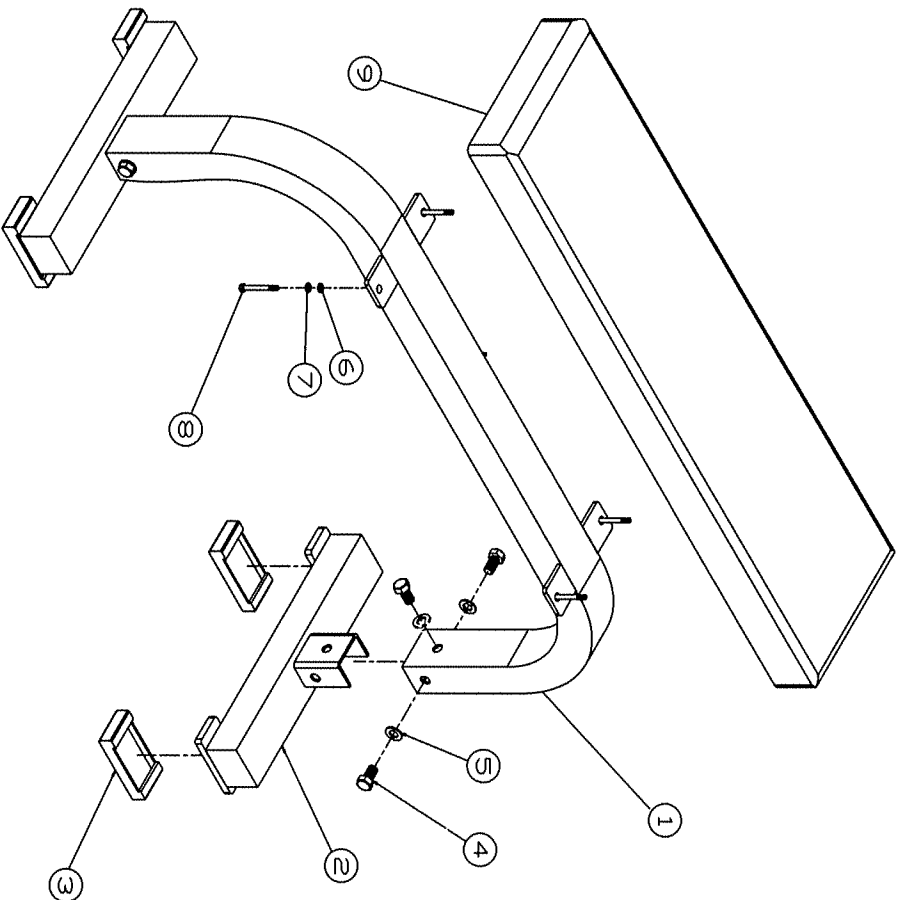

****IF PARTS ARE MISSING, DO NOT CALL THE STORE WHERE YOU PURCHASED THIS ITEM - THEY DO NOT STOCK PARTS
PLEASE CONTACT YORK BARBELL CUSTOMER SERVICE AT (800)358-9675 OR (717)767-6481**