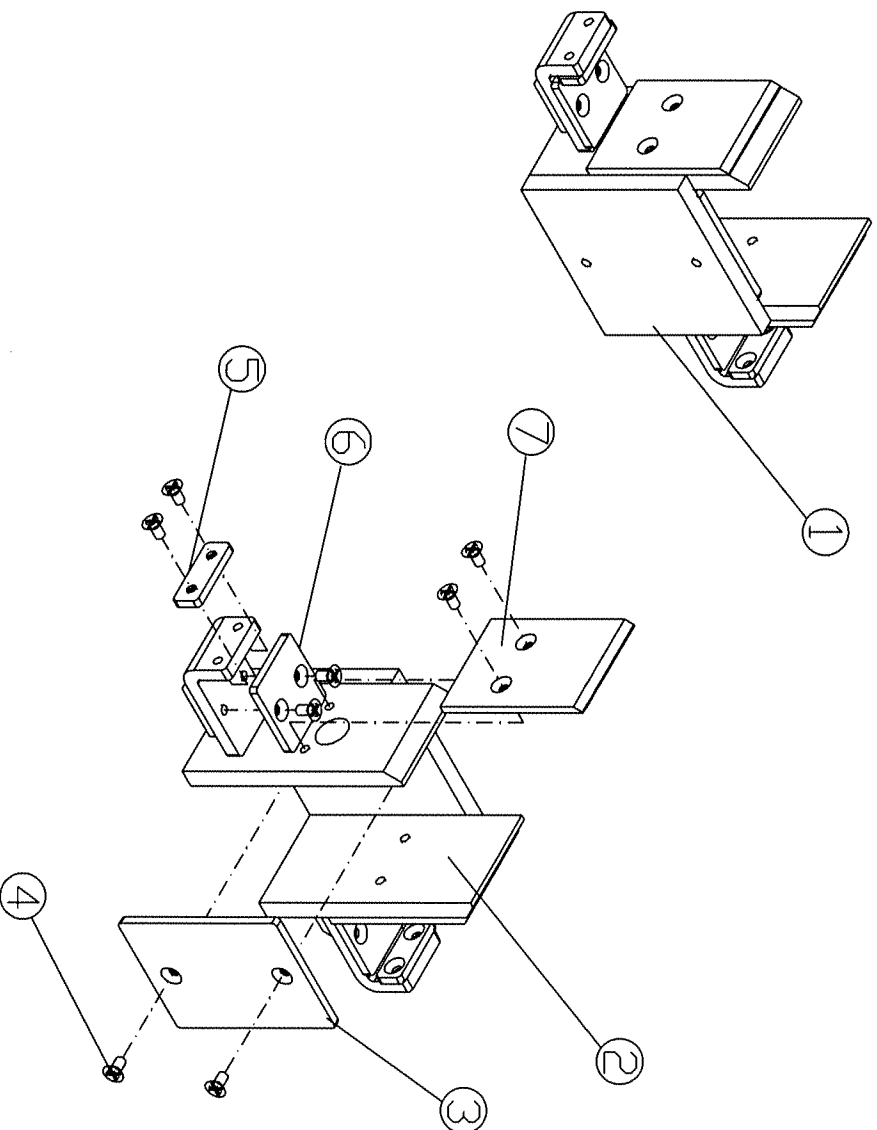

**IF PARTS ARE MISSING, DO NOT CALL THE STORE WHERE YOU PURCHASED THIS ITEM - THEY DO NOT STOCK PARTS. PLEASE CONTACT YORK BARBELL CUSTOMER SERVICE AT (800)358-9675 OR (717)767-6481