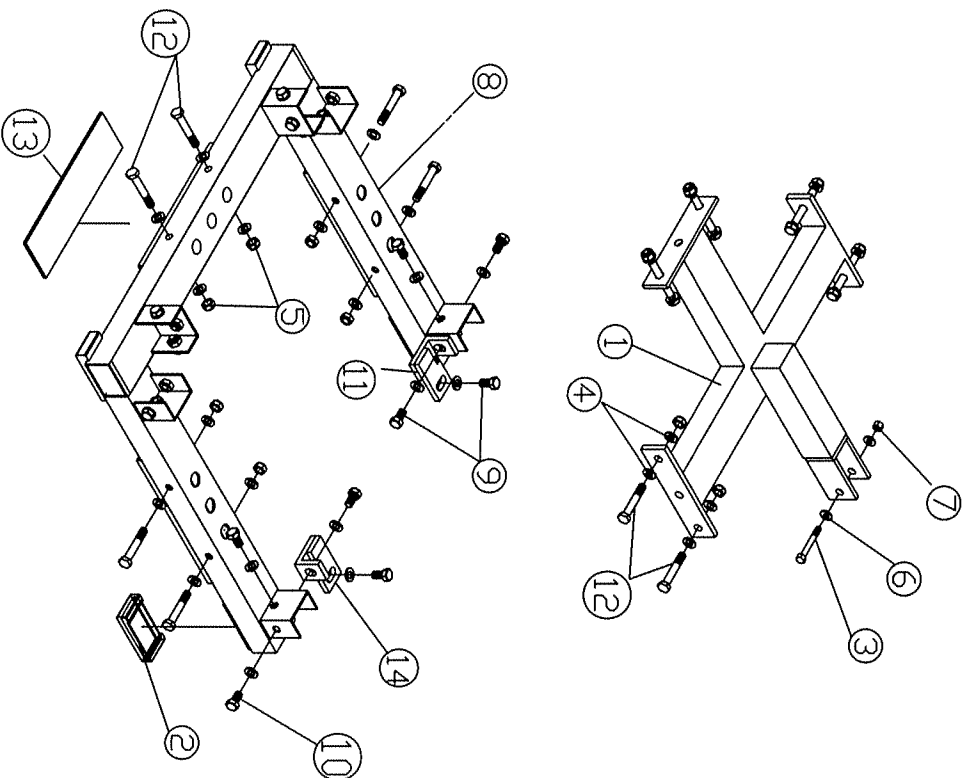

**STRENGTH TRAINING SERIES 4-WAY CONNECTOR KIT**

**No. 54022 WHITE 55022 SILVER**

**54122 BLACK**

Check	Item	Qty	Description
	1	1	Top Connector
	2	4	4-7/16"x2-1/4" Foot Pad
	3	1	3/8"x3-1/4" Bolt
	4	44	1/2" Flat washer
	5	12	1/2"Nylon Locknut
	6	2	3/8" Flat washer
	7	1	3/8"Nylon Locknut
	8	1	Base Connector
	9	4	1/2"x1-1/4"Bolt
	10	16	1/2"x1"Bolt
	11	1	Right Connector Clip
	12	12	1/2"x4-1/2"Bolt
	13	3	Rubber Board
	14	1	Left Connector Clip
	15	1	Warranty Packet
	16	1	Serial # Sticker
	17	1	Hardware Card

Rev.08/08/2007

\*\*IF PARTS ARE MISSING, DO NOT CALL THE STORE WHERE YOU PURCHASED THIS ITEM - THEY DO NOT STOCK PARTS.  
PLEASE CONTACT YORK BARBELL CUSTOMER SERVICE AT (800)358-9675 OR (717)767-6481