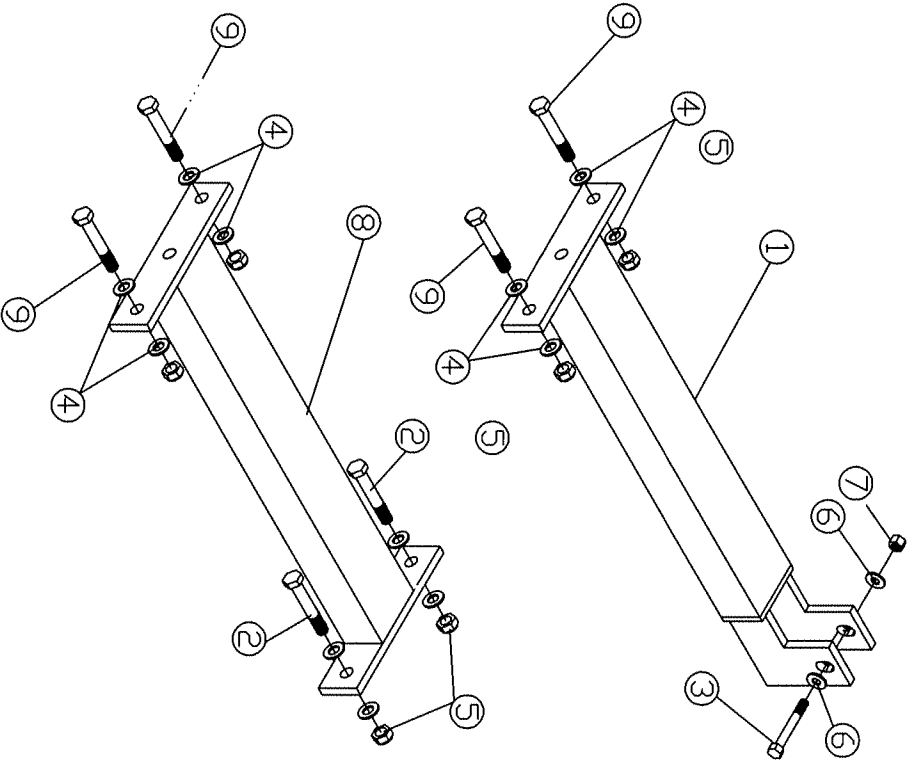

**IF PARTS ARE MISSING, DO NOT CALL THE STORE WHERE YOU PURCHASED THIS ITEM - THEY DO NOT STOCK PARTS.
PLEASE CONTACT YORK BARBELL CUSTOMER SERVICE AT (800)358-9675 OR (717)767-6481