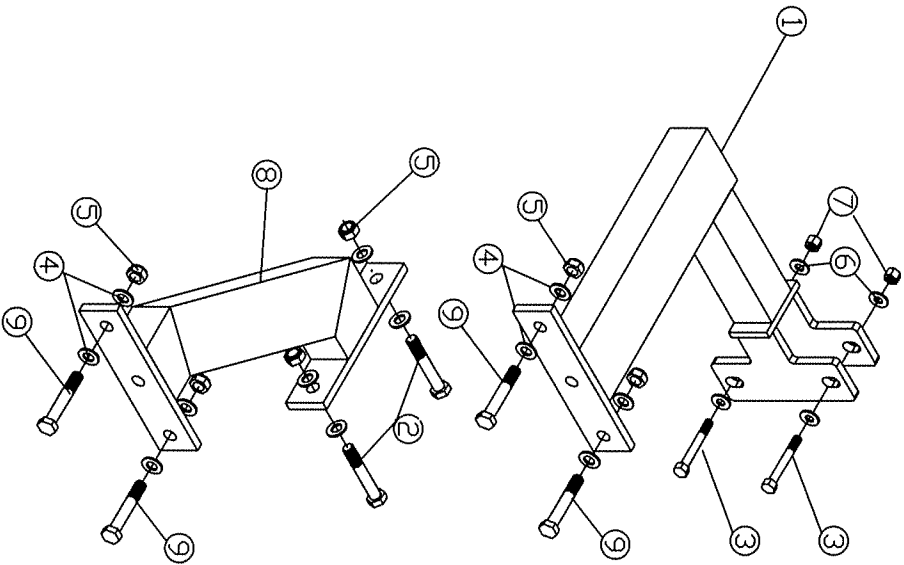

STRENGTH TRAINING SERIES 2-WAY ADJACENT CONNECTOR KIT
No. 54024 WHITE 55024 SILVER
54124 BLACK

Check	Item	Qty	Description
	1	1	Top Connector
	2	2	1/2"x4-1/4" Bolt
	3	2	3/8"x3-1/4" Bolt
	4	12	1/2" Flat washer
	5	6	1/2"Nylon Locknut
	6	4	3/8" Flat washer
	7	2	3/8"Nylon Locknut
	8	1	Base Connector
	9	4	1/2"x4-1/2" Bolt
	10	1	Warranty Packet
	11	1	Serial # Sticker
	12	1	Hardware Card