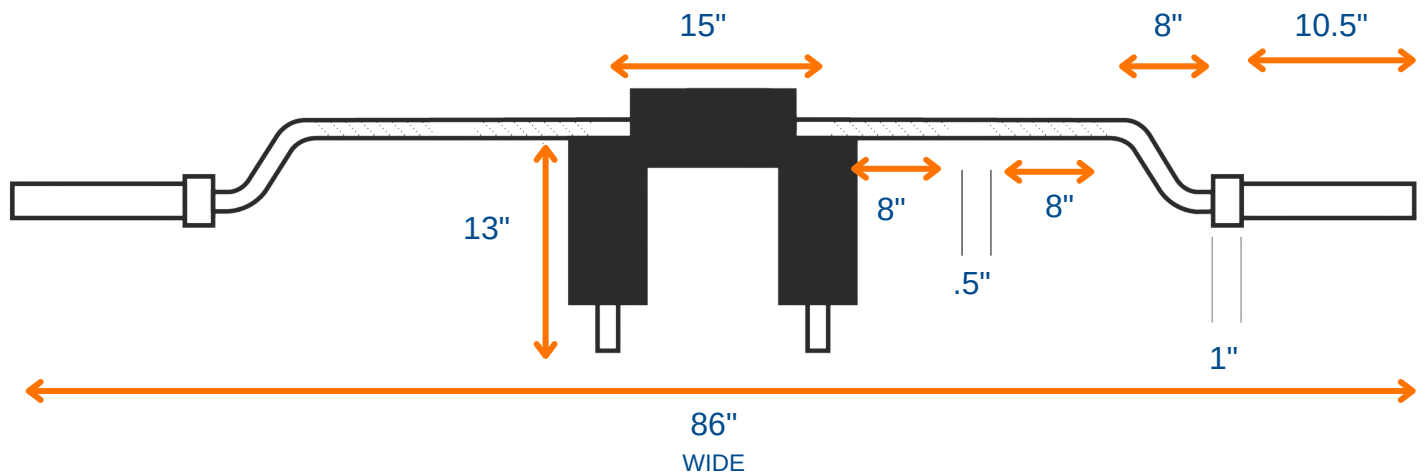

SAFETY SQUAT BAR

BAR-SQUAT

SPECIFICATIONS

- Size: 86" wide X 13" high
- Net Weight: 55 lbs