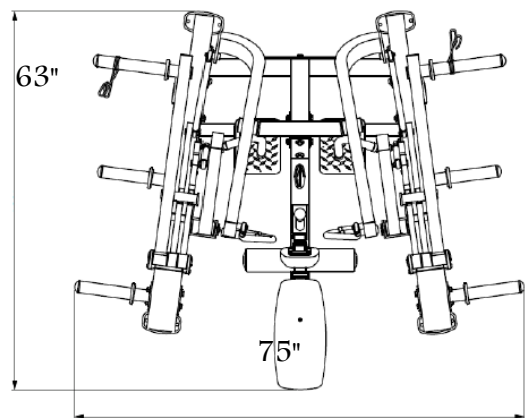

Product Data Sheet

PL2200

Lat Pull Down / Back Row Machine

Dual Purpose Machines. Perfect for the gym which is tight on space but wishes to take advantage of our Budget smashing range of discount commercial gym machines.

Today getting your body toned with proper wellness program has become very essential. People have been trying many techniques in form of machines to strengthen their muscles. Now if this is the requirement then why not try Lat Pull Down / Back Row PL2200 to help stabilize your muscles in a proper way.

Floor space: 75" * 63" * 80"

SPECIFICATIONS

Features:

- Mainframe: 11 gauge steel, 2"*4" square tubing
- Frame Finish: Two-coat powder process, electrostatically applied powder coat finish
- Upholstery: 2" Rebonded Scrap Foam + 0.4" high density foam with CGPC PVC cold latex leather and durable double stitched upholstery
- Handgrips: Dipped PVC Handle
- Welding: Continuous welds at all joints.
- Bearings: Commercial rated, sealed bearings at all pivot points.
- Max. User Weight: 264 lbs