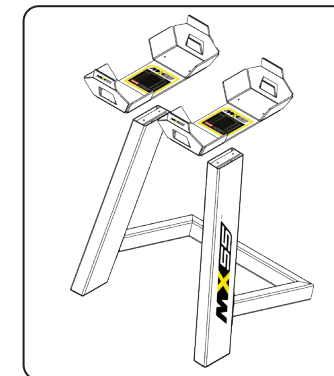

With the MX55 Dumbbell cradled in the weight rack you can simply select the weight from 10-55 lbs [4.5-24.9 kg] at the turn of a dial. The selected weight is locked into place as soon as the selector dial is pushed home. Safe, convenient, accurate and space efficient, the MX55 Selectorized Dumbbell System is a perfect addition to any home workout area.

**Includes Pair of Dumbbells,
Weight Plates & Rack**

MX55 - MAX Weight 55 lb / 24.9 kg

MX55 - MIN Weight 10 lb / 4.5 kg

MX55™
MX SELECT - VARIABLE WEIGHT SYSTEMS

WEIGHT LEGEND

SETTING	LBS.	KGS.
1	10	4.5
2	15	6.8
3	20	9.1
4	25	11.3
5	30	13.6
6	35	15.9
7	40	18.1
8	45	20.4
9	50	22.7
10	55	24.9

SPECIFICATIONS & DIMENSIONS

DUMBBELL SYSTEM WEIGHT RANGE	+ 10-55 lbs in 5 lb increments	+ 4.5-24.9 kg in 2.25 kg increments
DUMBBELL LENGTH - MINIMUM WEIGHT	+ 9.58" - MIN 10 lbs	+ 24.3cm - MIN 4.5 kg
DUMBBELL LENGTH - MAXIMUM WEIGHT	+ 15.94" - MAX 55 lbs	+ 40.5cm - MAX 24.9 kg
HANDLE DIMENSIONS	+ Grip Length 5.31" 13.5 cm	+ Grip Diameter 1.29" 3.3 cm
FOOTPRINT - DUMBBELL & RACK	+ 18.74" L x 22" W x 30.68" H	+ 47.6 cm L x 55.9 cm W x 77.9 cm H
TOTAL WEIGHT - DUMBBELL & RACK	+ 142 lbs	+ 64.4 kg

MATERIALS

DUMBBELL BODY	+ Steel
DUMBBELL GRIP	+ Knurled Steel
WEIGHT PLATES	+ Steel Coated in Polyanide Nylon
HANDSET MECHANISM	+ Steel and ABS
WEIGHT RACK & CRADLE	+ Powder Coated Steel

3 BOXES PER SYSTEM	Box per Unit	Length mm	Width mm	Height mm	Nett Kg	Gross Kg	Cubic Meters	Length inches	Width inches	Height inches	Nett Lb	Gross Lb	Cubic Foot
MX55 DUMBBELLS	BOX 1	500	300	300	28.5	31.2	0.045	19.7	11.8	11.8	62.83	68.64	1.59
	BOX 2												
MX55 STAND	BOX 3	650	370	135	7.6	9.5	0.032	26.0	14.6	5.3	16.76	20.9	1.13