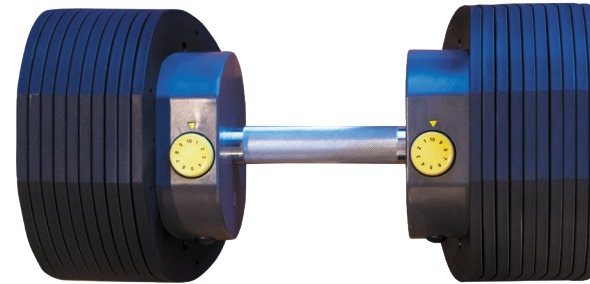

MX SELECTORIZED

MX55™ DUMBBELL SYSTEM

The MX55 Selectorized Dumbbells feature our unique MX SELECT patented rack and pinion system, compact size, balanced and secure.

One pair of MX55 Dumbbells replaces a 10-piece dumbbell set and a cumbersome rack. The MX55 Selectorized Dumbbell set on its sleek rack [rack included] is space efficient and easy to use, perfect for any in-home fitness room.

With the MX55 Dumbbell cradled in the weight rack you can simply select the weight from 10-55 lbs [4.5-24.9 kg] at the turn of a dial. The selected weight is locked into place as soon as the selector dial is pushed home. Safe, convenient, accurate and space efficient, the MX55 Selectorized Dumbbell System is a perfect addition to any home workout area.

**Includes Pair of Dumbbells,
Weight Plates & Rack**

MX55 - MAX Weight 55 lb / 24.9 kg

MX55 - MIN Weight 10 lb / 4.5 kg

MX55™
MX SELECT - VARIABLE WEIGHT SYSTEMS

WEIGHT LEGEND

SETTING	LBS.	KGS.
1	10	4.5
2	15	6.8
3	20	9.1
4	25	11.3
5	30	13.6
6	35	15.9
7	40	18.1
8	45	20.4
9	50	22.7
10	55	24.9

SPECIFICATIONS & DIMENSIONS

DUMBBELL SYSTEM WEIGHT RANGE	+ 10-55 lbs in 5 lb increments	+ 4.5-24.9 kg in 2.25 kg increments
DUMBBELL LENGTH - MINIMUM WEIGHT	+ 9.58" - MIN 10 lbs	+ 24.3cm - MIN 4.5 kg
DUMBBELL LENGTH - MAXIMUM WEIGHT	+ 15.94" - MAX 55 lbs	+ 40.5cm - MAX 24.9 kg
HANDLE DIMENSIONS	+ Grip Length 5.31" 13.5 cm	+ Grip Diameter 1.29" 3.3 cm
FOOTPRINT - DUMBBELL & RACK	+ 18.74" L x 22" W x 30.68" H	+ 47.6 cm L x 55.9 cm W x 77.9 cm H
TOTAL WEIGHT - DUMBBELL & RACK	+ 142 lbs	+ 64.4 kg