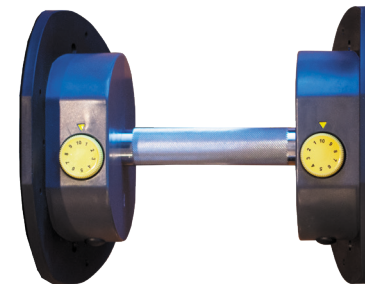

MX SELECTORIZED

MX55™ DUMBBELL SYSTEM

The MX55 Selectorized Dumbbells feature our unique MX SELECT patented rack and pinion system, compact size, balanced and secure.

One pair of MX55 Dumbbells replaces a 10-piece dumbbell set and a cumbersome rack. The MX55 Selectorized Dumbbell set on its sleek rack [rack included] is space efficient and easy to use, perfect for any in-home fitness room.

With the MX55 Dumbbell cradled in the weight rack you can simply select the weight from 10-55 lbs [4.5-24.9 kg] at the turn of a dial. The selected weight is locked into place as soon as the selector dial is pushed home. Safe, convenient, accurate and space efficient, the MX55 Selectorized Dumbbell System is a perfect addition to any home workout area.

**Includes Pair of Dumbbells,
Weight Plates & Rack**

MX55 - MAX Weight 55 lb / 24.9 kg

MX55 - MIN Weight 10 lb / 4.5 kg

MX55™
MX SELECT - VARIABLE WEIGHT SYSTEMS

WEIGHT LEGEND

SETTING	LBS.	KGS.
1	10	4.5
2	15	6.8
3	20	9.1
4	25	11.3
5	30	13.6
6	35	15.9
7	40	18.1
8	45	20.4
9	50	22.7
10	55	24.9

SPECIFICATIONS & DIMENSIONS

DUMBBELL SYSTEM WEIGHT RANGE	+ 10-55 lbs in 5 lb increments	+ 4.5-24.9 kg in 2.25 kg increments
DUMBBELL LENGTH - MINIMUM WEIGHT	+ 9.58" - MIN 10 lbs	+ 24.3cm - MIN 4.5 kg
DUMBBELL LENGTH - MAXIMUM WEIGHT	+ 15.94" - MAX 55 lbs	+ 40.5cm - MAX 24.9 kg
HANDLE DIMENSIONS	+ Grip Length 5.31" 13.5 cm	+ Grip Diameter 1.29" 3.3 cm
FOOTPRINT - DUMBBELL & RACK	+ 18.74" L x 22" W x 30.68" H	+ 47.6 cm L x 55.9 cm W x 77.9 cm H
TOTAL WEIGHT - DUMBBELL & RACK	+ 142 lbs	+ 64.4 kg