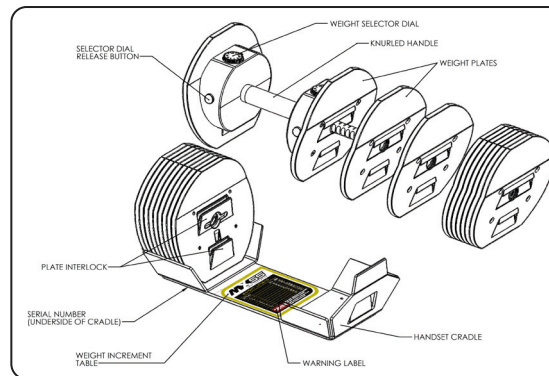

SPECIFICATIONS & DIMENSIONS

DUMBBELL SYSTEM WEIGHT RANGE	+ 10-55 lbs in 5 lb increments	+ 4.5-24.9 kg in 2.25 kg increments
DUMBBELL LENGTH - MINIMUM WEIGHT	+ 9.58" - MIN 10 lbs	+ 24.3cm - MIN 4.5 kg
DUMBBELL LENGTH - MAXIMUM WEIGHT	+ 15.94" - MAX 55 lbs	+ 40.5cm - MAX 24.9 kg
HANDLE DIMENSIONS	+ Grip Length 5.31" 13.5 cm	+ Grip Diameter 1.29" 3.3 cm
FOOTPRINT - DUMBBELL & RACK	+ 18.74" L x 22" W x 30.68" H	+ 47.6 cm L x 55.9 cm W x 77.9 cm H
TOTAL WEIGHT - DUMBBELL & RACK	+ 142 lbs	+ 64.4 kg

MATERIALS

DUMBBELL BODY	+ Steel
DUMBBELL GRIP	+ Knurled Steel
WEIGHT PLATES	+ Steel Coated in Polyanide Nylon
HANDSET MECHANISM	+ Steel and ABS
WEIGHT RACK & CRADLE	+ Powder Coated Steel