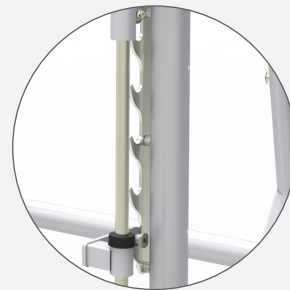

G271 SMITH MACHINE

The BodyKore Signature Series G271 Smith Machine is made with a counter balanced double pulley system to ensure safety. The high quality guide rails provide a even smooth movement and the multiple safety spotter positions allow the user to utilize the machine for many different exercises.

PRODUCT SPECIFICATIONS

Assembled Dimension	(LWH) 94"x52"x94"
Product Weight	421lb
Weight Stack	220lb x 2
Frame Color	Silver and Black optional

SIGNATURE SERIES

COUNTER BALANCED SMITH MACHINE

15 Spotter Height

Ergonomically designed oval
11 gauge steel

Case hardened rods and
high quality

Weight Pegs for weight
storage

Counter balanced bar on linear

Guided motor and safety
lockery points

BODYKORE INC.

7466 Oranewood Ave
Garden Grove, CA 92841
USA