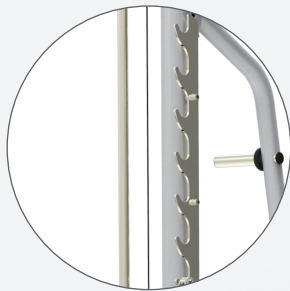

G271 SMITH MACHINE

The BodyKore Signature Series G271 Smith Machine is made with a counter balanced double pulley system to ensure safety. The high quality guide rails provide a even smooth movement and the multiple safety spotter positions allow the user to utilize the machine for many different exercises.

PRODUCT SPECIFICATIONS

Assembled Dimension	(LWH) 94"x52"x94"
Product Weight	421lb
Weight Stack	220lb x 2
Frame Color	Silver and Black optional

SIGNATURE SERIES

COUNTER BALANCED SMITH MACHINE

15 Spotter Height

Ergonomically designed oval
11 gauge steel

Case hardened rods and
high quality

Weight Pegs for weight
storage

Counter balanced bar on linear

Guided motor and safety
lockery points

BODYKORE INC.

7466 Oranewood Ave
Garden Grove, CA 92841
USA