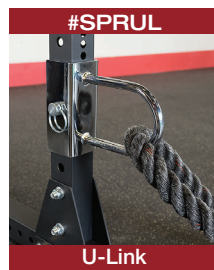

Body-Solid®
ProClubLine

1900 S. Des Plaines Ave. • Forest Park, IL USA 60130
TF: (800) 833-1227 • PH: (708) 427-3555 • FX: (708) 427-3556
www.bodysolid.com