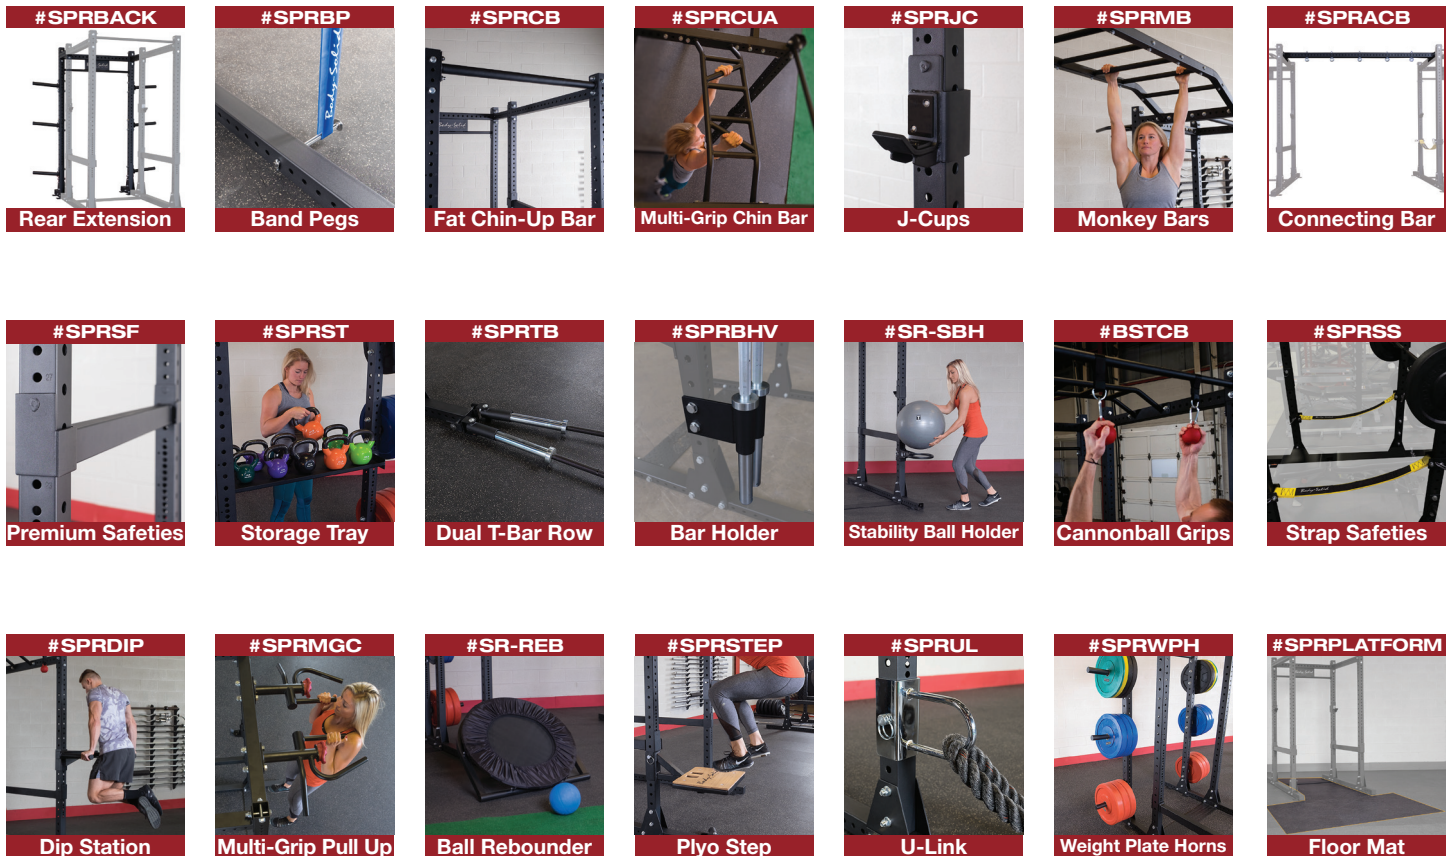

Optional Attachments

Body-Solid®
ProClubLine

1900 S. Des Plaines Ave. • Forest Park, IL USA 60130
TF: (800) 833-1227 • PH: (708) 427-3555 • FX: (708) 427-3556
www.bodysolid.com