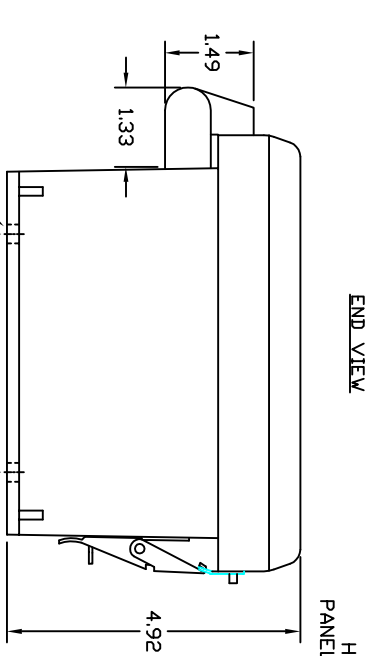

HINGED FRONT
PANEL (OPTIONAL)

END VIEW

Ø.32 WALL
MOUNTING HOLE X 4