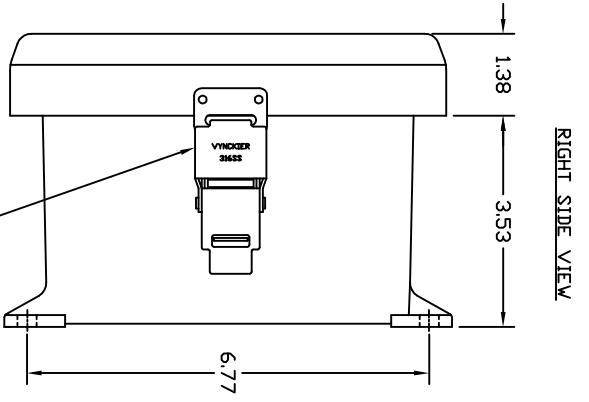

RIGHT SIDE VIEW

316 STAINLESS STEEL
PADLOCK LATCH ATTACHED
WITH RIVETS. Ø.375 PADLOCK EYE