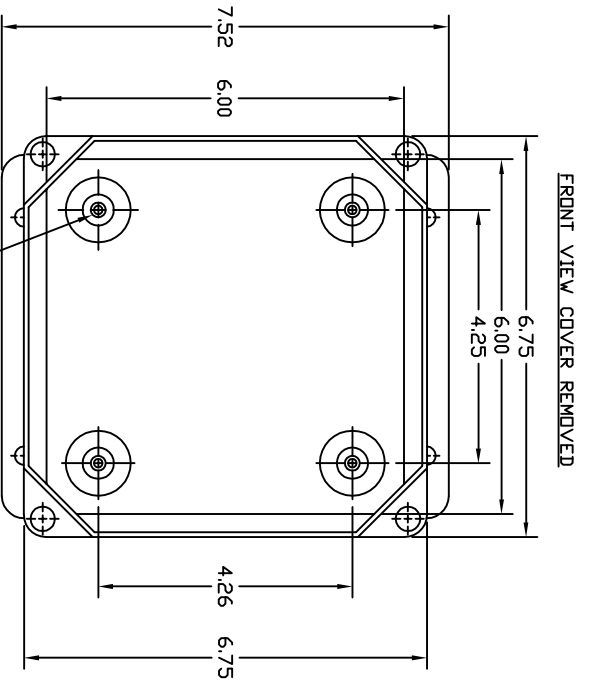

FRONT VIEW COVER REMOVED

10-32 X .25
INSERT X 4