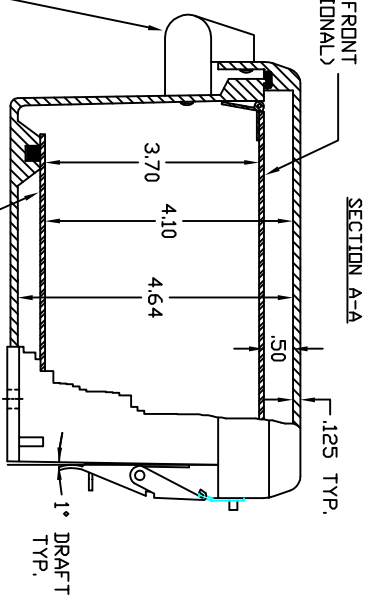

SECTION A-A

SET OF NON METALLIC
HINGES MADE OF PDL YMIDE

MOUNTING PLATE (OPTIONAL)

1. NOTES:
1. ENCLOSURE MATERIAL MADE OF GRAY (RAL 7036) HOT MOLDED FIBERGLASS REINFORCED POLYESTER.
  2. U.L. LISTED PER STD. 508. (FILE# ES4315)
  3. CSA CERTIFIED PER STD. C22.2 NO. 94. (FILE# LR36508)
  4. NEMA RATED TYPE 3, 3R, 3S, 4, 4X, 12 AND 13.
  5. IEC 529 RATED IP 68.
  6. TEMPERATURE RANGES FROM -50 DEG C TO 150 DEG C.
  7. SELF EXTINGUISHING AND HALOGEN FREE.
  8. ACCESSORIES INCLUDE: BACK PANELS, DEAD FRONT PANELS, HINGED FRONT PLATES, HINGED COVERS, PRINT POCKETS, LATCHES, WINDOWS, AND VENTILATORS.
  9. CABINETS ARE MAINTENANCE FREE AND CORROSION RESISTANT.