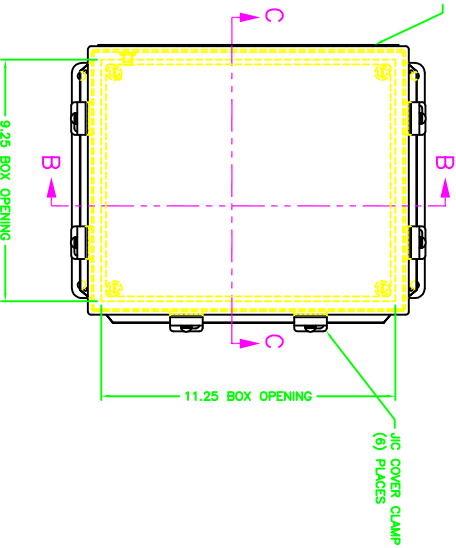

UNCONTROLLED DRAWING

(DATA SUBJECT TO CHANGE WITHOUT NOTICE)
 FOR ADDITIONAL HELP CONTACT ENGINEERING@ADALFT.COM

121006

REV	DATE	BY	CHK
1	02/27/20		

ENCLOSURE MATERIAL	CATALOG NUMBER	PART NUMBER
SS316L	JN4XHSS6-121006	M10356
SS304	JN4XHSS-121006	M11371

JN4XHS-121006 JC
 ASSEMBLY

TT

4/6/09
 1-2.5
 D

121006 10F1 B