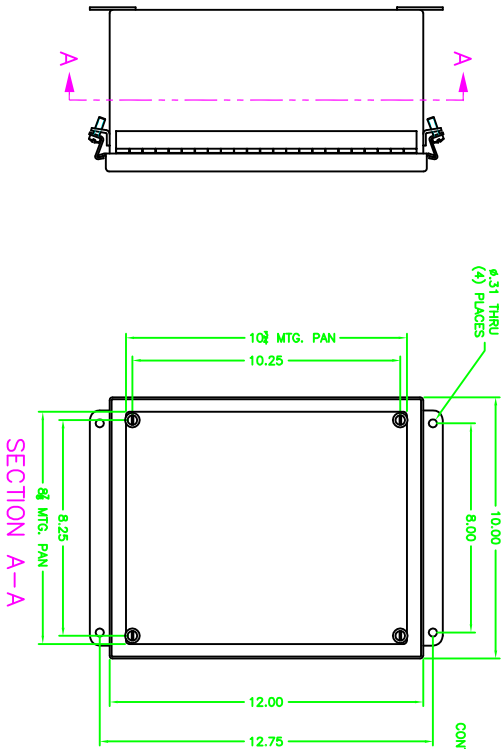

UNCONTROLLED DRAWING

(DATA SUBJECT TO CHANGE WITHOUT NOTICE)
 FOR ADDITIONAL HELP CONTACT ENGINEERING@ADALFT.COM

121006

REV	DATE	BY	CHK
1	02/27/20		

ENCLOSURE MATERIAL	CATALOG NUMBER	PART NUMBER
SS316L	JN4XHSS6-121006	M10356
SS304	JN4XHSS-121006	M11371

JN4XHS-121006 JC
 ASSEMBLY

TT

4/6/09
 1-2.5
 D

121006 10F1 B