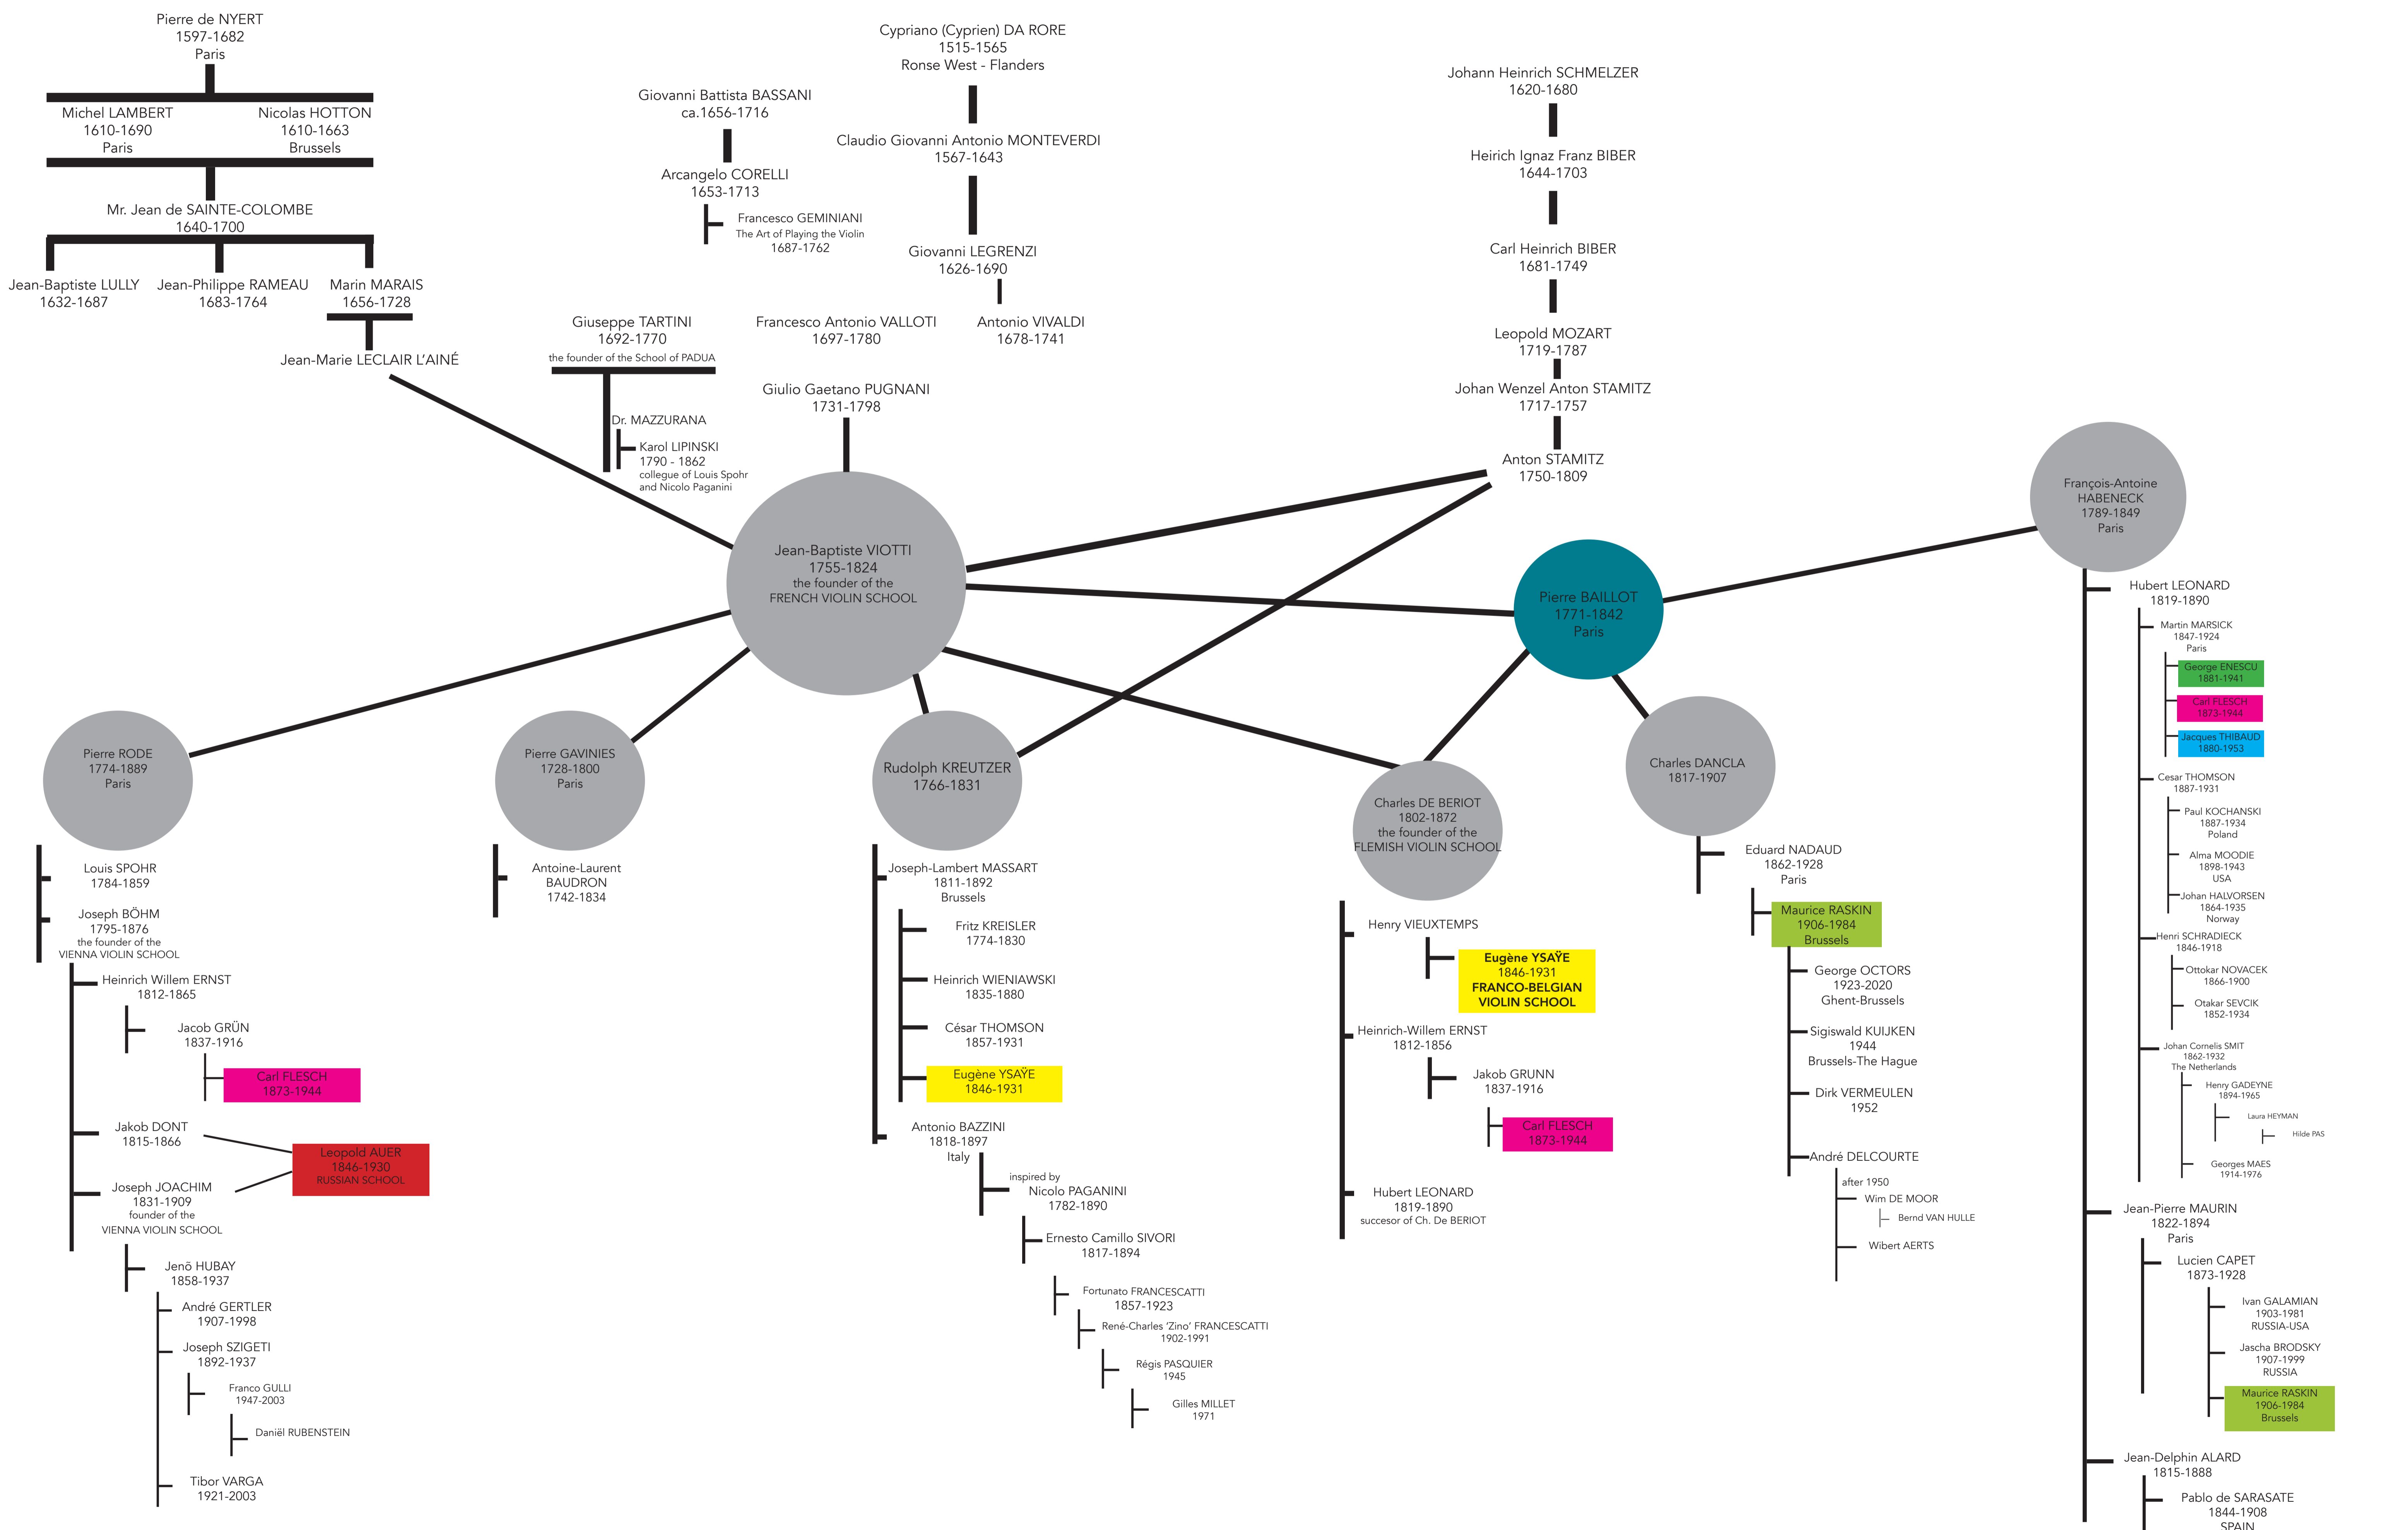

from FRANCE
17th - 18th century

from ITALY
17th - 18th century

from GERMANY
17th - 18th century

Pierre de NYERT
1597-1682
Paris

Michel LAMBERT
1610-1690
Paris

Nicolas HOTTON
1610-1663
Brussels

Mr. Jean de SAINTE-COLOMBE
1640-1700

Jean-Baptiste LULLY
1632-1687

Jean-Philippe RAMEAU
1683-1764

Marin MARAIS
1656-1728

Jean-Marie LECLAIR L'AINÉ

Giuseppe TARTINI
1692-1770
the founder of the School of PADUA

Dr. MAZZURANA
Karol LIPINSKI
1790 - 1862
colleague of Louis Spohr
and Nicolo Paganini

Giulio Gaetano PUGNANI
1731-1798

Jean-Baptiste VIOTTI
1755-1824
the founder of the
FRENCH VIOLIN SCHOOL

Pierre RODE
1774-1889
Paris

Louis SPOHR
1784-1859

Joseph BÖHM
1795-1876
the founder of the
VIENNA VIOLIN SCHOOL